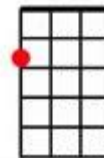

# I Predict a Riot Kaiser Chiefs Wolverhampton Ukulele Band

INTRO [Am] x 8

[Am] Aaaaah - [Am] Watching the people get [C] lairy  
It's [D] not very pretty I [Am] tell thee  
[Am] Walking through town is quite [C] scary  
And [D] not very sensible [Am] either  
A [Am] friend of a friend he got [C] beaten  
He [D] looked the wrong way at a pol-[Am]iceman  
Would [Am] never have happened to [C] Smeaton  
[C] And old Leo [D] Denson [D]

Amin

Cmaj

[Am] la-ah-[E7] ah [G]la la la- la- la -la [D] la ...la la  
[Am] la-ah-[E7] ah [G]la la la- la- la -la [D] la  
BUILD UP OF 8 x [D]

Dmaj

[F] I predict a riot ... [Bb] I predict a [F] riot [F]  
[F] I predict a riot ... [Bb] I predict a [F] riot [F]

BRIDGE And if there's [B7] anybody left in [A] here  
That [G] doesn't want to be out [F x 8 BUILD UP] there

Bb

[Am] Aaaaah - [Am] Watching the people get [C] lairy  
It's [D] not very pretty I [Am] tell thee  
[Am] Walking through town is quite [C] scary  
And [D] not very sensible