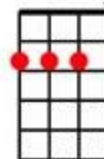

# I Predict a Riot Kaiser Chiefs Wolverhampton Ukulele Band

INTRO [Am] x 8

[Am] Aaaaah - [Am] Watching the people get [C] lairy  
It's [D] not very pretty I [Am] tell thee  
[Am] Walking through town is quite [C] scary  
And [D] not very sensible [Am] either  
A [Am] friend of a friend he got [C] beaten  
He [D] looked the wrong way at a pol-[Am]iceman  
Would [Am] never have happened to [C] Smeaton  
[C] And old Leo [D] Denson [D]

Amin

Cmaj

[Am] la-ah-[E7] ah [G]la la la- la- la -la [D] la ...la la  
[Am] la-ah-[E7] ah [G]la la la- la- la -la [D] la  
BUILD UP OF 8 x [D]

Dmaj

[F] I predict a riot ... [Bb] I predict a [F] riot [F]  
[F] I predict a riot ... [Bb] I predict a [F] riot [F]

[Am].... I tried to get in my [C] taxi  
A [D] man in a tracksuit at-[Am]tacked me  
He [Am] said that he saw it be-[C]fore me  
[D] Wants to get things a bit [Am] gory  
[Am] Girls run around with no [C] clothes on  
To [D] borrow a pound for a [Am] condom  
If it [Am] wasn't for chip fat they'd be [C] frozen  
They're [D] not very sensible

BRIDGE And if there's [B7] anybody left in [A] here  
That [G] doesn't want to be out [F x 8 BUILD UP] there

Bb

[Am] Aaaaah - [Am] Watching the people get [C] lairy  
It's [D] not very pretty I [Am] tell thee  
[Am] Walking through town is quite [C] scary  
And [D] not very sensible