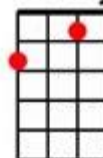

[Am] la-ah-[E7] ah [G]la la la- la- la -la [D] la ...la la
[Am] la-ah-[E7] ah [G]la la la- la- la -la [D] la
BUILD UP OF 8 x [D]

Fmaj