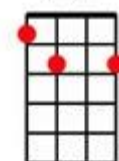

[F] I predict a riot ... [Bb] I predict a [F] riot [F]
[F] I predict a riot ... [Bb] I predict a [F] riot [F]

[Am].... I tried to get in my [C] taxi
A [D] man in a tracksuit at-[Am]tacked me
He [Am] said that he saw it be-[C]fore me
[D] Wants to get things a bit [Am] gory
[Am] Girls run around with no [C] clothes on
To [D] borrow a pound for a [Am] condom
If it [Am] wasn't for chip fat they'd be [C] frozen
They're [D] not very sensible

E7