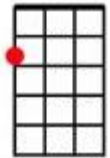

[Dm] She'll always be my gypsy [Am] queen

[Dm] The only love of my [E7] dreams

[Am] Raven hair and [Dm] auburn eyes

[E7] Have you ever seen my gypsy [Am] queen?

In the shadows [Dm] of the wood, [E7] I can see her [Am] there;

And I [Am] hear her voice as she starts to sing

With a [Dm] haunting tune of a lover's ring

SLOW LAST LINE [E7] Oh play that song my gypsy [Am] queen.

Amin

Dm

E7