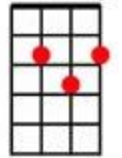

Just Like Heaven The Cure Wolverhampton Ukulele Band 08/24

[G] [D] [Am] [C] (X4)

Show me, show me

**[G] Show me how you [D] do that trick
The [Am] one that makes me [C] scream she said
The [G] one that makes me [D] laugh she said
And [Am] threw her arms a-[C]round my neck
[G] Show me how you [D] do it and I [Am] promise you
I [C] promise that I'll run a-[G]way with you
[D] I'll run a -[Am]way with you [C]**

Amin

Gmaj

[G] [D] [Am] [C] (X2)

**[G] Spinning on that [D] dizzy edge,
I [Am] kissed her face I [C] kissed her head
And [G] dreamed of all the [D] different ways
I [Am] had to make her [C] glow.
[G] Why are you so [D] far away.
She [Am] said won't you [C] ever know
That I'm in [G] love with you
[D] That I'm in [Am] love with you [C]**

Cmaj

Dmaj

**[Em] You [F] soft and only
[Em] You [F] lost and lonely
[Em] You [F] strange as angels
[C] Dancing in the deepest oceans
[D] Twisting in the water you're just like a [G] dream [D] [Am] [C]
Just like a [G] dream [D] [Am] [C]**

**[G] Daylight licked me [D]into shape
I [Am] must have been a-[C]sleep for days.
And [G] moving lips to [D] breathe her name
I [Am] opened up my [C] eyes
And [G] found myself a-[D]lone alone
A-[Am]lone above a [C] raging sea
That [G] stole the only [D] girl I loved
And [Am] drowned her deep in-[C]side of me**