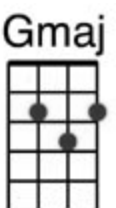

[C] Let's en-[Em]joy it while we [F] can [G] ECHO
[C] And [Em] help me sing my [F] song [G]
[C] Little [Em] darling come a-[F]long
To the [G] bright side of the [C] road [F] [C] [G]

[C] From the [Em] dark end of the [F] street [G]
[C] To the [Em] bright side of the [F] road [G]
[C] Little [Em] darling come with [F] me
To the [G] bright side of the [C] road [F] [C] [G]