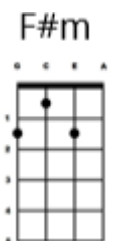

Chorus: [F] Into this life we're [Fm] born
Baby, [C] sometimes, sometimes we don't know [C7] why
[F] And time seems to go by so [Fm] fast
[D] In the twinkling of an [G] eye [G7]