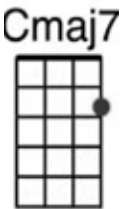

# BRIGHT SIDE OF THE ROAD Van Morrison Wolverhampton Ukulele Band 5/24

[C] [Em] [F] [G] [C] [F] [C] [G]

[C] From the [Em] dark end of the [F] street [G]  
[C] To the [Em] bright side of the [F] road [G]  
[C] We'll be [Em] lovers once [F] again  
the [G] bright side of the [C] road [F] [C] [G]

[C] Little [Em] darling come with [F] me [G]  
[C] And [Em] help me share my [F] load [G]  
[C] From the [Em] dark end of the [F] street  
To the [G] bright side of the [C] road [F] [C] [C7]

Chorus: [F] Into this life we're [Fm] born  
Baby, some-[C]times, sometimes we don't know [C7] why  
And [F] time seems to go by so [Fm] fast  
[D] In the twinkling of an [G] eye [G7]

[C] Let's en-[Em]joy it while we [F] can [G] ECHO  
[C] [Em] Help me share my [F] load [G]  
[C] From the [Em] dark end of the [F] street  
To the [G] bright side of the [C] road [F] [C] [G]

~~INSTRUMENTAL: [C] Little [Em] darling come with [F] me [G]  
[C] And [Em] help me share my [F] load [G]  
[C] From the [Em] dark end of the [F] street  
To the [G] bright side of the [C] road [F] [C] [C7]~~

[C] From the [Em] dark end of the [F] street [G]  
[C] To the [Em] bright side of the [F] road [G]  
[C] Little [Em] darling come with [F] me  
To the [G] bright side of the [C] road [F] [C] [G]

[C] On the [Em] dark end of the [F] street [G] )  
[C] To the [Em] bright side of the [F] road [G] ) REPEAT  
[C] We'll be [Em] lovers once [F] again )  
On the [G] bright side of the [C] road [F] [C] [G] ) FINISH WITH [C/]