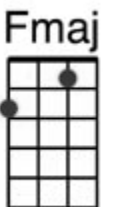

# BRIGHT SIDE OF THE ROAD Van Morrison Wolverhampton Ukulele Band 5/24

[C] [Em] [F] [G] [C] [F] [C] [G]

[C] From the [Em] dark end of the [F] street [G]  
[C] To the [Em] bright side of the [F] road [G]  
[C] We'll be [Em] lovers once [F] again  
the [G] bright side of the [C] road [F] [C] [G]

[C] Little [Em] darling come with [F] me [G]  
[C] And [Em] help me share my [F] load [G]  
[C] From the [Em] dark end of the [F] street  
To the [G] bright side of the [C] road [F] [C] [C7]

Chorus: [F] Into this life we're [Fm] born  
Baby, some-[C]times, sometimes we don't know [C7] why  
And [F] time seems to go by so [Fm] fast  
[D] In the twinkling of an [G] eye [G7]

[C] Let's en-[Em]joy it while we [F] can [G] ECHO  
[C] [Em] Help me share my [F] load [G]  
[C] From the [Em] dark end of the [F] street  
To the [G] bright side of the [C] road [F] [C] [G]

~~INSTRUMENTAL: [C] Little [Em] darling come with [F] me [G]  
[C] And [Em] help me share my [F] load [G]  
[C] From the [Em] dark end of the [F] street  
To the [G] bright side of the [C] road [F] [C] [C7]~~