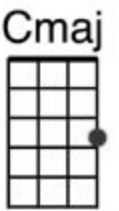

# BRIGHT SIDE OF THE ROAD Van Morrison Wolverhampton Ukulele Band 5/24

[C] [Em] [F] [G] [C] [F] [C] [G]

[C] From the [Em] dark end of the [F] street [G]  
[C] To the [Em] bright side of the [F] road [G]  
[C] We'll be [Em] lovers once [F] again  
the [G] bright side of the [C] road [F] [C] [G]

[C] Little [Em] darling come with [F] me [G]  
[C] And [Em] help me share my [F] load [G]  
[C] From the [Em] dark end of the [F] street  
To the [G] bright side of the [C] road [F] [C] [C7]

Chorus: [F] Into this life we're [Fm] born  
Baby, some-[C]times, sometimes we don't know [C7] why  
And [F] time seems to go by so [Fm] fast  
[D] In the twinkling of an [G] eye [G7]

[C] From the [Em] dark end of the [F] street [G]  
[C] To the [Em] bright side of the [F] road [G]  
[C] Little [Em] darling come with [F] me  
To the [G] bright side of the [C] road [F] [C] [G]

[C] On the [Em] dark end of the [F] street [G] )  
[C] To the [Em] bright side of the [F] road [G] ) REPEAT  
[C] We'll be [Em] lovers once [F] again )  
On the [G] bright side of the [C] road [F] [C] [G] ) FINISH WITH [C/]