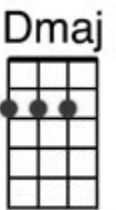

# BRIGHT SIDE OF THE ROAD Van Morrison Wolverhampton Ukulele Band 5/24

[C] [Em] [F] [G] [C] [F] [C] [G]

[C] From the [Em] dark end of the [F] street [G]  
[C] To the [Em] bright side of the [F] road [G]  
[C] We'll be [Em] lovers once [F] again  
the [G] bright side of the [C] road [F] [C] [G]

[C] Little [Em] darling come with [F] me [G]  
[C] And [Em] help me share my [F] load [G]  
[C] From the [Em] dark end of the [F] street  
To the [G] bright side of the [C] road [F] [C] [C7]

Chorus: [F] Into this life we're [Fm] born  
Baby, some-[C]times, sometimes we don't know [C7] why  
And [F] time seems to go by so [Fm] fast  
[D] In the twinkling of an [G] eye [G7]

[C] Let's en-[Em]joy it while we [F] can [G] ECHO  
[C] [Em] Help me share my [F] load [G]  
[C] From the [Em] dark end of the [F] street  
To the [G] bright side of the [C] road [F] [C] [G]

~~INSTRUMENTAL: [C] Little [Em] darling come with [F] me [G]  
[C] And [Em] help me share my [F] load [G]  
[C] From the [Em] dark end of the [F] street  
To the [G] bright side of the [C] road [F] [C] [C7]~~

[C] From the [Em] dark end of the [F] street [G]  
[C] To the [Em] bright side of the [F] road [G]  
[C] Little [Em] darling come with [F] me  
To the [G] bright side of the [C] road [F] [C] [G]

[C] On the [Em] dark end of the [F] street [G] )  
[C] To the [Em] bright side of the [F] road [G] ) REPEAT  
[C] We'll be [Em] lovers once [F] again )  
On the [G] bright side of the [C] road [F] [C] [G] ) FINISH WITH [C/]