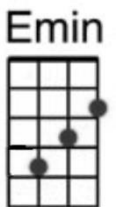

# BRIGHT SIDE OF THE ROAD Van Morrison Wolverhampton Ukulele Band 5/24

[C] [Em] [F] [G] [C] [F] [C] [G]

[C] From the [Em] dark end of the [F] street [G]  
[C] To the [Em] bright side of the [F] road [G]  
[C] We'll be [Em] lovers once [F] again  
the [G] bright side of the [C] road [F] [C] [G]

[C] Little [Em] darling come with [F] me [G]  
[C] And [Em] help me share my [F] load [G]  
[C] From the [Em] dark end of the [F] street  
To the [G] bright side of the [C] road [F] [C] [C7]

Chorus: [F] Into this life we're [Fm] born  
Baby, some-[C]times, sometimes we don't know [C7] why  
And [F] time seems to go by so [Fm] fast  
[D] In the twinkling of an [G] eye [G7]

[C] Let's en-[Em]joy it while we [F] can [G] ECHO  
[C] [Em] Help me share my [F] load [G]  
[C] From the [Em] dark end of the [F] street  
To the [G] bright side of the [C] road [F] [C] [G]

~~INSTRUMENTAL: [C] Little [Em] darling come with [F] me [G]  
[C] And [Em] help me share my [F] load [G]  
[C] From the [Em] dark end of the [F] street  
To the [G] bright side of the [C] road [F] [C] [C7]~~

[C] From the [Em] dark end of the [F] street [G]  
[C] To the [Em] bright side of the [F] road [G]  
[C] Little [Em] darling come with [F] me  
To the [G] bright side of the [C] road [F] [C] [G]

[C] On the [Em] dark end of the [F] street [G] )  
[C] To the [Em] bright side of the [F] road [G] ) REPEAT  
[C] We'll be [Em] lovers once [F] again )  
On the [G] bright side of the [C] road [F] [C] [G] ) FINISH WITH [C/]