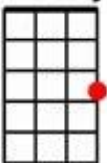

Ah [Am] ooh [G] ooh and they [C*] come unstuck STOP (silent count) 2,3,4

[Am] Lady [G] running down to the [C] riptide

Taken away to the [Am] darkside

[G] I wanna be your [C*] left [C*] hand [C*] man STOP 2,3

I [Am] love you [G] when you're singing that [C] song and

I got a lump in my [Am] throat 'cause

[G] you're gonna sing the words [C] wrong [C]

Cmaj

[Am] I just wanna I just wanna [G] know [G]

[C] If you're gonna if you're gonna [F] stay [F]