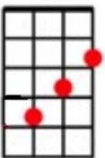

Sweet Caroline Neil Diamond

Wolverhampton Ukulele Band 2019

Intro: G7s.....C/ C/ C/ C/

[C] Where it began [F] I can't begin to know it
[C] But then I know it's growing [G7] strong
[C] Was in the spring, [F] and spring became a summer
[C] Who'd have believed you'd come a-[G7]long

[C] Hands [C6] touching hands
[G] Reaching out [F] touching me... touching [G] you

[C] Sweet Caro-[F]line. Good times never seemed so [G7] good
[C] I feel in-[F]clined, to believe they never [G7] would
[F] But [Em] now [Dm] I'm

[C] Look at the night [F] and it don't seem so lonely
[C] We fill it up with only [G7] two
[C] And when I hurt [F] hurting runs off my shoulders
[C] How can I hurt when holding [G7] you?

[C] Warm [C6] touching warm
[G] Reaching out [F] touching me... touching [G] you

[C] Sweet Caro-[F]line. Good times never seemed so [G7] good
[C] I feel in-[F]clined, to believe they never [G7] would
[F] Oh [Em] no [Dm] no

G7/ G7/ G7/ G7/ G7/ G7/ G7/

[C] Sweet Caro-[F]line. Good times never seemed so [G7] good
[C] I feel in-[F]clined, to believe they never [G7] would
[C] Sweet Caro-[F]line. Good times never seemed so [G7] good
[C] I feel in-[F]clined, to believe they never [G7] would.
G7/ Sweet G7/Ca - G7/ro - [C]line

Cmaj

C6

Dm

Emin

Fmaj