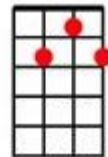

I Wanna Be Like You Wolverhampton Ukulele Band 2022

Now [Am] I'm the king of the swingers
Oh, the jungle V.I.-[E7]P,
I've reached the top and had to stop
And that's what botherin' [Am] me
I wanna be a man, mancub
And stroll right into [E7] town
And be just like the other men
I'm tired of monkeyin' a-[Am]round

Amin

E7

Chorus:

[G7]Oh, [C] oo-bee-doo
I wanna be like [A7] you
I wanna [D7] walk like you
[G7] Talk like you [C] too.
[G7] You'll see it's [C]true
An ape like [A7] me
Can [D7] learn to be (G7) human [C] too.

G7

A7

Now [Am] don't try to kid me, mancub,
I made a deal with [E7] you
What I desire is man's red fire
To make my dream come [Am] true
Give me the secret, mancub,
Clue me what to [E7] do
Give me the power of man's red flower
So I can be like [Am] you.

Cmaj

Chorus:

[G7] Oh, [C] oo-bee-doo
I wanna be like [A7] you
I wanna [D7] walk like you
[G7] Talk like you [C] too.
[G7] You'll see it's [C] true
An ape like [A7] me
Can [D7] learn to be (G7) human [C] too.
Can [D7] learn to be (G7) human [C] too.
Can [D7] learn to be (G7) human [C] too. (CCCC) (G7) (C)