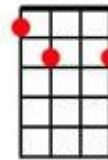

I Wanna Be Like You Wolverhampton Ukulele Band 2022

Now [Am] I'm the king of the swingers
Oh, the jungle V.I.-[E7]P,
I've reached the top and had to stop
And that's what botherin' [Am] me
I wanna be a man, mancub
And stroll right into [E7] town
And be just like the other men
I'm tired of monkeyin' a-[Am]round

Amin

E7

Chorus:

[G7]Oh, [C] oo-bee-doo
I wanna be like [A7] you
I wanna [D7] walk like you
[G7] Talk like you [C] too.
[G7] You'll see it's [C]true
An ape like [A7] me
Can [D7] learn to be (G7) human [C] too.

G7

A7

Now [Am] don't try to kid me, mancub,
I made a deal with [E7] you
What I desire is man's red fire
To make my dream come [Am] true
Give me the secret, mancub,
Clue me what to [E7] do
Give me the power of man's red flower
So I can be like [Am] you.

Cmaj

Chorus:

[G7] Oh, [C] oo-bee-doo
I wanna be like [A7] you
I wanna [D7] walk like you
[G7] Talk like you [C] too.
[G7] You'll see it's [C] true
An ape like [A7] me
Can [D7] learn to be (G7) human [C] too.
Can [D7] learn to be (G7) human [C] too.
Can [D7] learn to be (G7) human [C] too. (CCCC) (G7) (C)