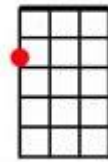

I Wanna Be Like You Wolverhampton Ukulele Band 2022

Now [Am] I'm the king of the swingers
Oh, the jungle V.I.-[E7]P,
I've reached the top and had to stop
And that's what botherin' [Am] me
I wanna be a man, mancub
And stroll right into [E7] town
And be just like the other men
I'm tired of monkeyin' a-[Am]round

Amin

E7

Chorus:

[G7]Oh, [C] oo-bee-doo
I wanna be like [A7] you
I wanna [D7] walk like you
[G7] Talk like you [C] too.
[G7] You'll see it's [C]true
An ape like [A7] me
Can [D7] learn to be (G7) human [C] too.

G7

A7

Now [Am] don't try to kid me, mancub,
I made a deal with [E7] you
What I desire is man's red fire
To make my dream come [Am] true
Give me the secret, mancub,
Clue me what to [E7] do
Give me the power of man's red flower
So I can be like [Am] you.