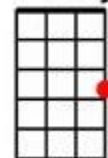

Amin

E7

Chorus:

[G7]Oh, [C] oo-bee-doo
I wanna be like [A7] you
I wanna [D7] walk like you
[G7] Talk like you [C] too.
[G7] You'll see it's [C]true
An ape like [A7] me
Can [D7] learn to be (G7) human [C] too.

G7

A7

Now [Am] don't try to kid me, mancub,
I made a deal with [E7] you
What I desire is man's red fire
To make my dream come [Am] true
Give me the secret, mancub,
Clue me what to [E7] do
Give me the power of man's red flower
So I can be like [Am] you.

Cmaj

Chorus:

[G7] Oh, [C] oo-bee-doo
I wanna be like [A7] you
I wanna [D7] walk like you
[G7] Talk like you [C] too.
[G7] You'll see it's [C] true
An ape like [A7] me
Can [D7] learn to be (G7) human [C] too.
Can [D7] learn to be (G7) human [C] too.
Can [D7] learn to be (G7) human [C] too. (CCCC) (G7) (C)