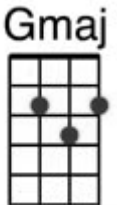

Johnny Too Bad The Slickers Wolverhampton Ukulele Band 2021

[G] Walking down the road with a [D] pistol in your waist
Johnny you're [C] too bad - Woah [G] Oh
Walking down the road with a [D] ratchet in your waist
Johnny you're [C] too bad - Woah [G] Oh

You're just a [C] robbing' and a stabbing }
And a [D] looting' and a shooting' } (repeat)
Now you're [G] too bad (Too bad) }

[G] One of these days when you [D] hear a voice say come,
Where you gonna [C] run to? Woah [G] Oh
One of these days when you [D] hear a voice say come,
Where you gonna [C] run to? Woah [G] Oh

You're just a [C] robbing' and a stabbing }
And a [D] looting' and a shooting' } (repeat)
Now you're [G] too bad (Too bad) }

INSTRUMENTAL:

~~[G] Walking down the road with a [D] pistol in your waist
Johnny you're [C] too bad - Woah [G] Oh
Walking down the road with a [D] ratchet in your waist
Johnny you're [C] too bad - Woah [G] Oh~~

You're gonna [C] run to the rock
For [D] rescue, and there'll be [G] no rock (no rock)
You're gonna [C] run to the rock
For [D] rescue, and there'll be [G] no rock

REPEAT WHOLE SONG

INSTRUMENTAL FINISH: