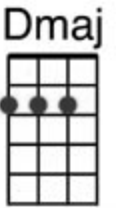

Johnny Too Bad The Slickers Wolverhampton Ukulele Band 2021

[G] Walking down the road with a [D] pistol in your waist
Johnny you're [C] too bad - Woah [G] Oh
Walking down the road with a [D] ratchet in your waist
Johnny you're [C] too bad - Woah [G] Oh

You're just a [C] robbing' and a stabbing }
And a [D] looting' and a shooting' } (repeat)
Now you're [G] too bad (Too bad) }

[G] One of these days when you [D] hear a voice say come,
Where you gonna [C] run to? Woah [G] Oh
One of these days when you [D] hear a voice say come,
Where you gonna [C] run to? Woah [G] Oh

You're just a [C] robbing' and a stabbing }
And a [D] looting' and a shooting' } (repeat)
Now you're [G] too bad (Too bad) }

INSTRUMENTAL:

~~[G] Walking down the road with a [D] pistol in your waist
Johnny you're [C] too bad - Woah [G] Oh
Walking down the road with a [D] ratchet in your waist
Johnny you're [C] too bad - Woah [G] Oh~~

You're gonna [C] run to the rock
For [D] rescue, and there'll be [G] no rock (no rock)
You're gonna [C] run to the rock
For [D] rescue, and there'll be [G] no rock

REPEAT WHOLE SONG

INSTRUMENTAL FINISH: