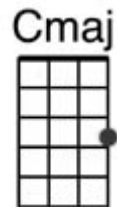

You're just a [C] robbing' and a stabbing }
And a [D] looting' and a shooting' } (repeat)
Now you're [G] too bad (Too bad) }

[G] One of these days when you [D] hear a voice say come,
Where you gonna [C] run to? Woah [G] Oh
One of these days when you [D] hear a voice say come,
Where you gonna [C] run to? Woah [G] Oh

You're just a [C] robbing' and a stabbing }
And a [D] looting' and a shooting' } (repeat)
Now you're [G] too bad (Too bad) }

INSTRUMENTAL:

~~[G] Walking down the road with a [D] pistol in your waist
Johnny you're [C] too bad - Woah [G] Oh
Walking down the road with a [D] ratchet in your waist
Johnny you're [C] too bad - Woah [G] Oh~~

You're gonna [C] run to the rock
For [D] rescue, and there'll be [G] no rock (no rock)
You're gonna [C] run to the rock
For [D] rescue, and there'll be [G] no rock

REPEAT WHOLE SONG

INSTRUMENTAL FINISH: