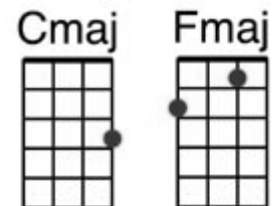

Summer in the City Wolverhampton Ukulele Band 2021

The Lovin' Spoonful

*** [Dm] Hot town, [F] summer in the city
 [G7] Back of my neck getting [Gm7] dirty and gritty
 [Dm] Been down, [F] isn't it a pity
 [G7] Doesn't seem to be a [Gm7] shadow in the city
 [A] All around [A7] people looking half dead
 [Dm] Walking on the sidewalk, [D] hotter than a match head [D]

[G] But at night it's a [C] different world
 [G] Go out and [C] find a girl
 [G] Come on, come on and [C] dance all night
 [G] Despite the heat it'll [C] be alright

And [Em] babe, don't you [A] know it's a pity
 That the [Em] days can't [A] be like the nights
 In the [Em] summer, in the [A] city
 In the [Em] summer, in the [A] city ***

[Dm] Cool down, [F] evening in the city
 [G7] Dressing so fine and [Gm7] looking so pretty
 [Dm] Cool cat, [F] looking for a kitty
 [G7] Gonna look in every [Gm7] corner of the city
 [A] Till I'm [A7] wheezing like a bus stop
 [Dm] Running up the stairs, gonna [D] meet you on the rooftop [D]

[G] But at night it's a [C] different world
 [G] Go out and [C] find a girl
 [G] Come on, come on and [C] dance all night
 [G] Despite the heat it'll [C] be alright

And [Em] babe, don't you [A] know it's a pity
 That the [Em] days can't [A] be like the nights
 In the [Em] summer, in the [A] city
 In the [Em] summer, in the [A] city