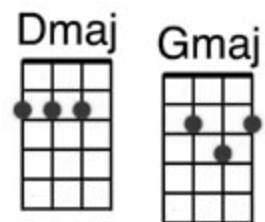

Summer in the City Wolverhampton Ukulele Band 2021

The Lovin' Spoonful

*** [Dm] Hot town, [F] summer in the city
 [G7] Back of my neck getting [Gm7] dirty and gritty
 [Dm] Been down, [F] isn't it a pity
 [G7] Doesn't seem to be a [Gm7] shadow in the city
 [A] All around [A7] people looking half dead
 [Dm] Walking on the sidewalk, [D] hotter than a match head [D]

[G] But at night it's a [C] different world
 [G] Go out and [C] find a girl
 [G] Come on, come on and [C] dance all night
 [G] Despite the heat it'll [C] be alright

And [Em] babe, don't you [A] know it's a pity
 That the [Em] days can't [A] be like the nights
 In the [Em] summer, in the [A] city
 In the [Em] summer, in the [A] city ***

[Dm] Cool down, [F] evening in the city
 [G7] Dressing so fine and [Gm7] looking so pretty
 [Dm] Cool cat, [F] looking for a kitty
 [G7] Gonna look in every [Gm7] corner of the city
 [A] Till I'm [A7] wheezing like a bus stop
 [Dm] Running up the stairs, gonna [D] meet you on the rooftop [D]

[G] But at night it's a [C] different world
 [G] Go out and [C] find a girl
 [G] Come on, come on and [C] dance all night
 [G] Despite the heat it'll [C] be alright

And [Em] babe, don't you [A] know it's a pity
 That the [Em] days can't [A] be like the nights
 In the [Em] summer, in the [A] city
 In the [Em] summer, in the [A] city