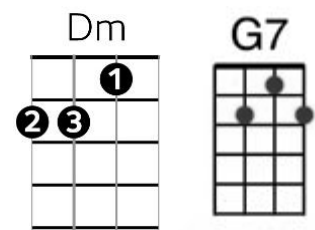

[Dm] [F] [G7] [Gm7] X 2

REPEAT FROM *** TO ***

[Dm] [F] [G7] [Gm7] X 2
[Dm]