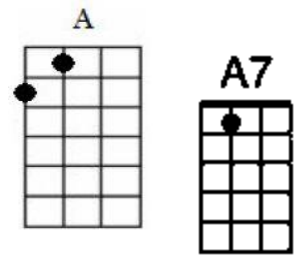

Summer in the City Wolverhampton Ukulele Band 2021

The Lovin' Spoonful

*** [Dm] Hot town, [F] summer in the city
 [G7] Back of my neck getting [Gm7] dirty and gritty
 [Dm] Been down, [F] isn't it a pity
 [G7] Doesn't seem to be a [Gm7] shadow in the city
 [A] All around [A7] people looking half dead
 [Dm] Walking on the sidewalk, [D] hotter than a match head [D]

[G] But at night it's a [C] different world
 [G] Go out and [C] find a girl
 [G] Come on, come on and [C] dance all night
 [G] Despite the heat it'll [C] be alright

And [Em] babe, don't you [A] know it's a pity
 That the [Em] days can't [A] be like the nights
 In the [Em] summer, in the [A] city
 In the [Em] summer, in the [A] city ***

[Dm] Cool down, [F] evening in the city
 [G7] Dressing so fine and [Gm7] looking so pretty
 [Dm] Cool cat, [F] looking for a kitty
 [G7] Gonna look in every [Gm7] corner of the city
 [A] Till I'm [A7] wheezing like a bus stop
 [Dm] Running up the stairs, gonna [D] meet you on the rooftop [D]

[G] But at night it's a [C] different world
 [G] Go out and [C] find a girl
 [G] Come on, come on and [C] dance all night
 [G] Despite the heat it'll [C] be alright

And [Em] babe, don't you [A] know it's a pity
 That the [Em] days can't [A] be like the nights
 In the [Em] summer, in the [A] city
 In the [Em] summer, in the [A] city