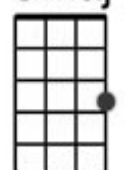

Every Day Slade Wolverhampton Ukulele Band 2021

[Em] [G] [C] [Em] [Am] [G]

[G] Everyday when [Gmaj7] I'm away
I'm [Em] thinking of [C] you
[G] Everyone can [Gmaj7] carry on
Ex-[Em]cept for we [C] two

And [C7] you know that [G] our love
And [C7] you know that [G] I
And [C7] you know that [G] our love won't [D] die

And it [Em] won't even [G] show
And [C] no-[Am/C]one [Am] will [G] know
[Em] One little [G] wave
To [C] say [Am/C] you'll [Am] be-[G]have
It [Em] won't even [G] show
How [C] far [Am/C] love [Am] can [G] go

Amin

Cmaj

[G] Everyday when [Gmaj7] I'm away
And [Em] there's been a [C] few
[G] Every land I [Gmaj7] need a hand
To [Em] help me come [C] through

And [C7] you know that [G]our love
And [[C7] you know that [G] I
And [C7] you know that [G] our love won't [D] die

Emin

C7

And it [Em] won't even [G] show
And [C] no-[Am/C]one [Am] will [G] know
[Em] One little [G] wave
To [C] say [Am/C] you'll [Am] be-[G]have
It [Em] won't even [G] show
How [C] far [Am/C] love [Am] can [G] go

Solo/Instrumental: [G] [Gmaj7] [Em] [C] X2

And [C7] you know that [G]our love
And [C7] you know that [G] I
And [C7] you know that [G] our love won't [D] die

Gmaj7

Gmaj

And it [Em] won't even [G] show
And [C] no-[Am/C]one [Am] will [G] know
[Em] One little [G] wave
To [C] say [Am/C] you'll [Am] be-[G]have
It [Em] won't even [G] show
How [C] far [Am/C] love [Am] can [G] go