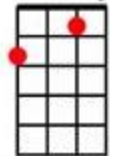

Leaving on a jet plane   Wolverhampton Ukulele Band

Peter Paul and Mary

Intro first three lines of verse

All my [C] bags are packed I'm [F] ready to go
I'm [C] standing here out [F]side your door
I [C] hate to wake you [Dm] up to say good[G7]bye [G7]

All my [C] bags are packed I'm [F] ready to go
I'm [C] standing here out [F]side your door
I [C] hate to wake you [Dm] up to say good[G7]bye [G7]
But the [C] dawn is breakin' it's [F] early morn
The [C] taxi's waitin' he's [F] blowin' his horn
Al[C]ready I'm so [Dm] lonesome I could [G7] cry [G7]

CHORUS

So [C] kiss me and [F] smile for me
[C] tell me that you'll [F] wait for me
[C] hold me like you'll [Dm] never let me [G7] go [G7]
I'm [C] leavin' [F] on a jet plane
[C] don't know when [F] I'll be back again
[C] oh [Dm] babe I hate to [G7] go [G7]

There's so [C] many times I've [F] let you down
So [C] many times I've [F] played around
I [C] tell you now [Dm] they don't mean a [G7] thing [G7]
Ev'ry [C] place I go I'll [F] think of you
Ev'ry [C] song I sing I'll [F] sing for you
When [C] I come back I'll [Dm] wear your wedding [G7] ring [G7],

CHORUS

So [C] kiss me and [F] smile for me
[C] tell me that you'll [F] wait for me
[C] hold me like you'll [Dm] never let me [G7] go [G7]
I'm [C] leavin' [F] on a jet plane
[C] don't know when [F] I'll be back again
[C] oh [Dm] babe I hate to [G7] go [G7]

Now the [C] time has come for [F] me to leave you
[C] one more time let [F] me kiss you then
[C] close your eyes and [Dm] I'll be on my [G7] way [G7]
[C] dream about the [F] days to come when
[C] I won't have to [F] leave alone
A[C]bout the times when [Dm] I won't have to [G7] say [G7]

CHORUS

[C] kiss me and [F] smile for me
[C] tell me that you'll [F] wait for me
[C] hold me like you'll [Dm] never let me [G7] go [G7]
I'm [C] leavin' [F] on a jet plane
[C] don't know when [F] I'll be back again
[C] oh [Dm] babe I hate to SLOW [G7] go 2,3,4 [C]

Cmaj