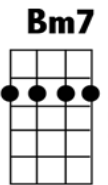

Got To Get You Into My Life Wolverhampton Ukulele Band

The Beatles 8/20

Intro [G] [G] [G] [G] [G] [G] [G] [G]

[G] I was alone, I took a ride, I didn't know what I would [F] find there [F]
[G] Another road where maybe I could see another kind of [F] mind there [F]
[Bm] Ooo then I [Bm+7] suddenly see you
[Bm7] Ooo did I [Bm] tell you I need you
[C] Every [Em7] single [Am7] day [D7] of my [G] life [G]

[G] You didn't run, you didn't lie, you know I wanted just to [F] hold you [F]
[G] And had you gone, you knew in time, we'd meet again for I had [F] told you [F]
[Bm] Ooo you were [Bm+7] meant to be near me
[Bm7] Oooo and I [Bm] want you to hear me
[C] Say we'll [Em7] be to-[Am7]gether [D7] every [G] day [G]

BRIDGE: [G] Got to get you into my [C] life [C] x3
[D/ STOP 2,3,4] [G 2,3,4] [G 2,3,4]

[G] What can I do, what can I be? When I'm with you I want to [F] stay there [F]
[G] If I am true, I'll never leave and if I do, I know the [F] way there [F]
[Bm] Ooo then I [Bm+7] suddenly see you
[Bm7] Ooo did I [Bm] tell you I need you
[C] Every [Em7] single [Am7] day [D7] of my [G] life [G]

BRIDGE: [G] Got to get you into my [C] life [C] x3
[D/ STOP 2,3,4] [G 2,3,4] [G 2,3,4]

[G] I was alone, I took a ride, I didn't know what I would [F] find there [F]
[G] Another road where maybe I could see another kind of [F] mind there [F]
[Bm] Ooo then I [Bm+7] suddenly see you
[Bm7] Ooo did I [Bm] tell you I need you
[C] Every [Em7] single [Am7] day [D7] [G]