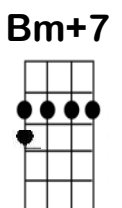

Got To Get You Into My Life Wolverhampton Ukulele Band

The Beatles 8/20

Intro [G] [G] [G] [G] [G] [G] [G] [G]

[G] I was alone, I took a ride, I didn't know what I would [F] find there [F]
[G] Another road where maybe I could see another kind of [F] mind there [F]
[Bm] Ooo then I [Bm+7] suddenly see you
[Bm7] Ooo did I [Bm] tell you I need you
[C] Every [Em7] single [Am7] day [D7] of my [G] life [G]

[G] You didn't run, you didn't lie, you know I wanted just to [F] hold you [F]
[G] And had you gone, you knew in time, we'd meet again for I had [F] told you [F]
[Bm] Ooo you were [Bm+7] meant to be near me
[Bm7] Oooo and I [Bm] want you to hear me
[C] Say we'll [Em7] be to-[Am7]gether [D7] every [G] day [G]

BRIDGE: [G] Got to get you into my [C] life [C] x3
[D/ STOP 2,3,4] [G 2,3,4] [G 2,3,4]

[G] What can I do, what can I be? When I'm with you I want to [F] stay there [F]
[G] If I am true, I'll never leave and if I do, I know the [F] way there [F]
[Bm] Ooo then I [Bm+7] suddenly see you
[Bm7] Ooo did I [Bm] tell you I need you
[C] Every [Em7] single [Am7] day [D7] of my [G] life [G]

BRIDGE: [G] Got to get you into my [C] life [C] x3
[D/ STOP 2,3,4] [G 2,3,4] [G 2,3,4]

[G] I was alone, I took a ride, I didn't know what I would [F] find there [F]
[G] Another road where maybe I could see another kind of [F] mind there [F]
[Bm] Ooo then I [Bm+7] suddenly see you
[Bm7] Ooo did I [Bm] tell you I need you
[C] Every [Em7] single [Am7] day [D7] [G]