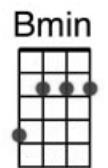

Got To Get You Into My Life Wolverhampton Ukulele Band

The Beatles 8/20

Intro [G] [G] [G] [G] [G] [G] [G] [G]

[G] I was alone, I took a ride, I didn't know what I would [F] find there [F]
[G] Another road where maybe I could see another kind of [F] mind there [F]
[Bm] Ooo then I [Bm+7] suddenly see you
[Bm7] Ooo did I [Bm] tell you I need you
[C] Every [Em7] single [Am7] day [D7] of my [G] life [G]

[G] You didn't run, you didn't lie, you know I wanted just to [F] hold you [F]
[G] And had you gone, you knew in time, we'd meet again for I had [F] told you [F]
[Bm] Ooo you were [Bm+7] meant to be near me
[Bm7] Oooo and I [Bm] want you to hear me
[C] Say we'll [Em7] be to-[Am7]gether [D7] every [G] day [G]

BRIDGE: [G] Got to get you into my [C] life [C] x3
[D/ STOP 2,3,4] [G 2,3,4] [G 2,3,4]

[G] What can I do, what can I be? When I'm with you I want to [F] stay there [F]
[G] If I am true, I'll never leave and if I do, I know the [F] way there [F]
[Bm] Ooo then I [Bm+7] suddenly see you
[Bm7] Ooo did I [Bm] tell you I need you
[C] Every [Em7] single [Am7] day [D7] of my [G] life [G]

BRIDGE: [G] Got to get you into my [C] life [C] x3
[D/ STOP 2,3,4] [G 2,3,4] [G 2,3,4]

[G] I was alone, I took a ride, I didn't know what I would [F] find there [F]
[G] Another road where maybe I could see another kind of [F] mind there [F]
[Bm] Ooo then I [Bm+7] suddenly see you
[Bm7] Ooo did I [Bm] tell you I need you
[C] Every [Em7] single [Am7] day [D7] [G]