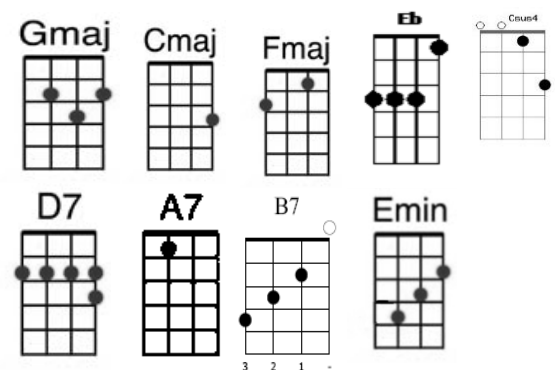

Well [G] I'm not the world's most physical guy
But when she [C] squeezed me tight she nearly [F] broke my spine
Oh my [G] Lola lo lo lo lo [C] Lola [Csus4] [C]
Well [G] I'm not dumb but I can't understand
Why she [C] walked like a woman and [F] talked like a man
Oh my [G] Lola lo lo lo lo [C] Lola [F] lo lo lo lo [Eb] Lola [Eb] [F] [G]

Well we [D7] drank champagne and danced all night [A7] under electric candlelight
She [C] picked me up and sat me on her knee
She said little boy won't you come home with me

Well [G] I'm not the world's most passionate guy
But when I [C] looked in her eyes well I [F] almost fell for my [G] Lola
Lo lo lo lo [C] Lola [F] Lo lo lo lo lo [Eb] Lola [Eb] [F] [G] Lola
Lo lo lo lo [C] Lola [F] Lo lo lo lo lo [Eb] Lola [Eb] [F] [G]

I [C] pushed [G] her a [D7] way I [C] walked [G] to the [D7] door
I [C] fell [G] to the [D7] floor I got [G] down [B7] on my [Em] knees
Then [D7] I looked at her and she at me

Well [G] that's the way that I want it to stay and
I [C] always want it to [F] be that way for my [G] Lola lo lo lo lo [C] Lola [Csus4] [C]
[G] Girls will be boys and boys will be girls
It's a [C] mixed up muddled up [F] shook up world
Except for [G] Lola lo lo lo lo [C] Lola

Well [D7] I left home just a week before
And [A7] I'd never ever kissed a woman before
But [C] Lola smiled and took me by the hand
She said dear boy I'm gonna make you a man

Well [G] I'm not the world's most masculine man
But I [C] know what I am and I'm [F] glad I'm a man
And so is [G] Lola lo lo lo lo [C] Lola [F] lo lo lo lo [Eb] Lola [Eb] [F] [G]