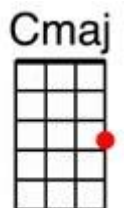

Love is all around The Troggs Wolverhampton Ukulele Band 2020

INTRO: I [G] feel it I my [Am] fingers
[C] I feel it [D] in my [G] toes [Am] [C] [D]

I [G] feel it I my [Am] fingers
[C] I feel it [D] in my [G] toes [Am] [C] [D]
The [G] love that's all a-[Am]round me
[C] and so the [D] feeling [G] grows [Am] [C] [D]
It's [G] written in the [Am] wind
[C] It's every-[D]where I [G] go [Am] [C] [D]
So [G] if you really [Am] love me
[C] Come on and [D] let it [G] show [Am] [C] [D] [D]

CHORUS: [C] You know I love you, I [Am] always will,
My [C] mind's made up by the [G] way that I feel
There's [C] no beginning and there'll [Am] be no end
'Cause [Am] on my love you [D] can depend [D7]

INSTRUMENTAL: I [G] feel it I my [Am] fingers
[C] I feel it [D] in my [G] toes [Am] [C] [D]

It's [G] written in the [Am] wind
[C] Oh every-[D]where I [G] go [Am] [C] [D]
So [G] if you really [Am] love me
[C] Come on and [D] let it [G] show [Am] [C] [D]
So [G] if you really [Am] love me
[C] Come on and [D] let it [G/] show[G/] [Am/][Am/] [D7/][D7/] [G/]