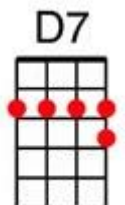

Love is all around The Troggs Wolverhampton Ukulele Band 2020

INTRO: I [G] feel it I my [Am] fingers
[C] I feel it [D] in my [G] toes [Am] [C] [D]

I [G] feel it I my [Am] fingers
[C] I feel it [D] in my [G] toes [Am] [C] [D]
The [G] love that's all a-[Am]round me
[C] and so the [D] feeling [G] grows [Am] [C] [D]
It's [G] written in the [Am] wind
[C] It's every-[D]where I [G] go [Am] [C] [D]
So [G] if you really [Am] love me
[C] Come on and [D] let it [G] show [Am] [C] [D] [D]

CHORUS: [C] You know I love you, I [Am] always will,
My [C] mind's made up by the [G] way that I feel
There's [C] no beginning and there'll [Am] be no end
'Cause [Am] on my love you [D] can depend [D7]

INSTRUMENTAL: I [G] feel it I my [Am] fingers
[C] I feel it [D] in my [G] toes [Am] [C] [D]

I [G] see your face be-[Am]fore me
[C] As I lay [D] on my [G] bed [Am] [C] [D]
I [G] cannot get to [Am] thinking,
[C] of all the [D] things you [G] said [Am] [C] [D]
You [G] gave your promise [Am] to me,
[C] And I gave [D] mine to [G] you [Am] [C] [D]
I [G] need someone be-[Am]side me,
[C] In every-[D]thing I [G] do [Am] [C] [D] [D]

INSTRUMENTAL: I [G] feel it I my [Am] fingers
[C] I feel it [D] in my [G] toes [Am] [C] [D]

It's [G] written in the [Am] wind
[C] Oh every-[D]where I [G] go [Am] [C] [D]
So [G] if you really [Am] love me
[C] Come on and [D] let it [G] show [Am] [C] [D]
So [G] if you really [Am] love me
[C] Come on and [D] let it [G/] show[G/] [Am/][Am/] [D7/][D7/] [G/]