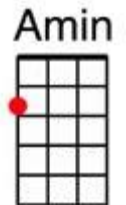

Love is all around The Troggs Wolverhampton Ukulele Band 2020

INTRO: I [G] feel it I my [Am] fingers
[C] I feel it [D] in my [G] toes [Am] [C] [D]

I [G] feel it I my [Am] fingers
[C] I feel it [D] in my [G] toes [Am] [C] [D]
The [G] love that's all a-[Am]round me
[C] and so the [D] feeling [G] grows [Am] [C] [D]
It's [G] written in the [Am] wind
[C] It's every-[D]where I [G] go [Am] [C] [D]
So [G] if you really [Am] love me
[C] Come on and [D] let it [G] show [Am] [C] [D] [D]

CHORUS: [C] You know I love you, I [Am] always will,
My [C] mind's made up by the [G] way that I feel
There's [C] no beginning and there'll [Am] be no end
'Cause [Am] on my love you [D] can depend [D7]

INSTRUMENTAL: I [G] feel it I my [Am] fingers
[C] I feel it [D] in my [G] toes [Am] [C] [D]

I [G] see your face be-[Am]fore me
[C] As I lay [D] on my [G] bed [Am] [C] [D]
I [G] cannot get to [Am] thinking,
[C] of all the [D] things you [G] said [Am] [C] [D]
You [G] gave your promise [Am] to me,
[C] And I gave [D] mine to [G] you [Am] [C] [D]
I [G] need someone be-[Am]side me,
[C] In every-[D]thing I [G] do [Am] [C] [D] [D]

INSTRUMENTAL: I [G] feel it I my [Am] fingers
[C] I feel it [D] in my [G] toes [Am] [C] [D]

It's [G] written in the [Am] wind
[C] Oh every-[D]where I [G] go [Am] [C] [D]
So [G] if you really [Am] love me
[C] Come on and [D] let it [G] show [Am] [C] [D]
So [G] if you really [Am] love me
[C] Come on and [D] let it [G/] show[G/] [Am/][Am/] [D7/][D7/] [G/]