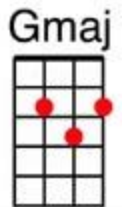

Love is all around The Troggs Wolverhampton Ukulele Band 2020

INTRO: I [G] feel it I my [Am] fingers
[C] I feel it [D] in my [G] toes [Am] [C] [D]

I [G] feel it I my [Am] fingers
[C] I feel it [D] in my [G] toes [Am] [C] [D]
The [G] love that's all a-[Am]round me
[C] and so the [D] feeling [G] grows [Am] [C] [D]
It's [G] written in the [Am] wind
[C] It's every-[D]where I [G] go [Am] [C] [D]
So [G] if you really [Am] love me
[C] Come on and [D] let it [G] show [Am] [C] [D] [D]

CHORUS: [C] You know I love you, I [Am] always will,
My [C] mind's made up by the [G] way that I feel
There's [C] no beginning and there'll [Am] be no end
'Cause [Am] on my love you [D] can depend [D7]

INSTRUMENTAL: I [G] feel it I my [Am] fingers
[C] I feel it [D] in my [G] toes [Am] [C] [D]

I [G] see your face be-[Am]fore me
[C] As I lay [D] on my [G] bed [Am] [C] [D]
I [G] cannot get to [Am] thinking,
[C] of all the [D] things you [G] said [Am] [C] [D]
You [G] gave your promise [Am] to me,
[C] And I gave [D] mine to [G] you [Am] [C] [D]
I [G] need someone be-[Am]side me,
[C] In every-[D]thing I [G] do [Am] [C] [D] [D]

INSTRUMENTAL: I [G] feel it I my [Am] fingers
[C] I feel it [D] in my [G] toes [Am] [C] [D]

It's [G] written in the [Am] wind
[C] Oh every-[D]where I [G] go [Am] [C] [D]
So [G] if you really [Am] love me
[C] Come on and [D] let it [G] show [Am] [C] [D]
So [G] if you really [Am] love me
[C] Come on and [D] let it [G/] show[G/] [Am/][Am/] [D7/][D7/] [G/]