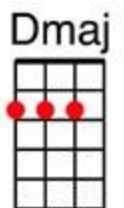

Love is all around The Troggs Wolverhampton Ukulele Band 2020

INTRO: I [G] feel it I my [Am] fingers
[C] I feel it [D] in my [G] toes [Am] [C] [D]

I [G] feel it I my [Am] fingers
[C] I feel it [D] in my [G] toes [Am] [C] [D]
The [G] love that's all a-[Am]round me
[C] and so the [D] feeling [G] grows [Am] [C] [D]
It's [G] written in the [Am] wind
[C] It's every-[D]where I [G] go [Am] [C] [D]
So [G] if you really [Am] love me
[C] Come on and [D] let it [G] show [Am] [C] [D] [D]

CHORUS: [C] You know I love you, I [Am] always will,
My [C] mind's made up by the [G] way that I feel
There's [C] no beginning and there'll [Am] be no end
'Cause [Am] on my love you [D] can depend [D7]

INSTRUMENTAL: I [G] feel it I my [Am] fingers
[C] I feel it [D] in my [G] toes [Am] [C] [D]

I [G] see your face be-[Am]fore me
[C] As I lay [D] on my [G] bed [Am] [C] [D]
I [G] cannot get to [Am] thinking,
[C] of all the [D] things you [G] said [Am] [C] [D]
You [G] gave your promise [Am] to me,
[C] And I gave [D] mine to [G] you [Am] [C] [D]
I [G] need someone be-[Am]side me,
[C] In every-[D]thing I [G] do [Am] [C] [D] [D]

INSTRUMENTAL: I [G] feel it I my [Am] fingers
[C] I feel it [D] in my [G] toes [Am] [C] [D]

It's [G] written in the [Am] wind
[C] Oh every-[D]where I [G] go [Am] [C] [D]
So [G] if you really [Am] love me
[C] Come on and [D] let it [G] show [Am] [C] [D]
So [G] if you really [Am] love me
[C] Come on and [D] let it [G/] show[G/] [Am/][Am/] [D7/][D7/] [G/]