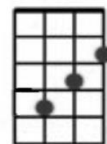

You're So Vain Carly Simon Wolverhampton Ukulele Band

You [Am] walked into the party
Like you were [F] walking onto a [Am] yacht
Your hat strategically dipped below one eye
Your [F] scarf it was apri-[Am]cot
You had [F] one eye [G] in the [Em] mirror [Am] as
You [F] watched yourself ga-[C]votte
And all the [G] girls dreamed that [F] they'd be your partner
[F] They'd be your partner and

Chorus: [C] You're so vain you [Dm] probably think this song is a-[C]bout you
You're so [Am] vain I'll [F] bet you think this song is a-[G]bout you
Don't you, don't you?

You [Am] had me several years ago
When [F] I was still quite na-[Am]ive
Well you said that we made such a pretty pair
And [F] that you would never [Am] leave
But you [F] gave a-[G]way the [Em] things you [Am] loved
And [F] one of them was [C] me
I had some [G] dreams they were [F] clouds in my coffee
[F] Clouds in my coffee and

Chorus: [C] You're so vain you [Dm] probably think this song is a-[C]bout you
You're so [Am] vain I'll [F] bet you think this song is a-[G]bout you
Don't you, don't you?

Well I [Am] hear you went up to Saratoga
And [F] your horse naturally [Am] won
Then you flew your Lear jet up to Nova Scotia
To see the [F] total eclipse of the [Am] sun
Well you're [F] where you [G] should be [Em] all the [Am] time
And [F] when you're not you're [C] with
Some underworld [G] spy or the [F] wife of a close friend
Wife of a close friend and

Chorus: [C] You're so vain you [Dm] probably think this song is a-[C]bout you
You're so [Am] vain I'll [F] bet you think this song is a-[G]bout you
Don't you, don't you?

[C] You're so vain you [Dm] probably think this song is a-[C]bout you
You're so [Am] vain I'll [F] bet you think this song is a-[G]bout you
Don't you, don't you? [Am]

Emin