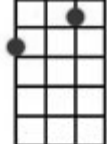

# You're So Vain Carly Simon Wolverhampton Ukulele Band

You [Am] walked into the party  
Like you were [F] walking onto a [Am] yacht  
Your hat strategically dipped below one eye  
Your [F] scarf it was apri-[Am]cot  
You had [F] one eye [G] in the [Em] mirror [Am] as  
You [F] watched yourself ga-[C]votte  
And all the [G] girls dreamed that [F] they'd be your partner  
[F] They'd be your partner and

Amin

Cmaj

Dm

Emin

Fmaj

Gmaj