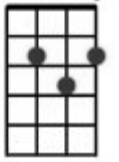

Unconditional Ferocious Dog Wolverhampton Ukulele Band 2020

INTRODUCTION: [G] s

ZED Why don't you lay down your [Am] guns
We'll have a drink and find sol-[G]utions
What the hell would god think to these [Am] wars
As you know we're into revol-[G]utions
So put your [Em] hands on the [C] wall and you'll [G] see
That I meant [Em] nothing much to [Am] you
You mean [C] everything to [D] me
I'll sing this [Em/] song [D/] for [C/] you
And you know I [G] will

Gmaj

Amin

Cmaj

ZED You said you'd like to save the [Am] world
Make a better [D] place for us to [G] live in
Put an end to all world pover-[Am]ty
That sounds like a really good place to [G] begin
So put your [Em] hands on the [C] wall and you'll [G] see
That I meant [Em] nothing much to [Am] you
You mean [C] everything to [D] me
I'll make a [Em/] stand [D/] for [C/] you
And you know I [G] will [G]
I'll make a [Em/] stand [D/] for [C/] you
And you know I [G] will

Dmaj

Emin

INSTRUMENTAL VERSE ~~[G] Why don't you lay down your~~ [Am] guns
~~We'll have a drink and find sol~~ [G]utions
~~What the hell would god think to these~~ [Am] wars
~~As you know we're into revol~~ [G]utions
~~So put your~~ [Em] hands on the [C] wall and you'll [G] see
~~That I meant~~ [Em] nothing much to [Am] you
~~You mean~~ [C] everything to [D] me
~~I'll sing this~~ [Em/] song [D/] for [C/] you
~~And you know I~~ [G] will [G] **STOP**

ZED Why don't you lay down your [Am] guns
We'll have a drink and find sol-[G]utions
What the hell would god think to these [Am] wars
As you know we're into revol-[G]utions
So put your [Em] hands on the [C] wall and you'll [G] see
That I meant [Em] nothing much to [Am] you
You mean [C] everything to [D] me
I'll sing this [Em/] song [D/] for [C/] you
And you know I [G] will [G]
I'll make a [Em/] stand [D/] for [C/] you
And you know I [G/] will