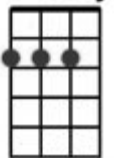

Gmaj

Amin

Cmaj

ZED You said you'd like to save the [Am] world
Make a better [D] place for us to [G] live in
Put an end to all world pover-[Am]ty
That sounds like a really good place to [G] begin
So put your [Em] hands on the [C] wall and you'll [G] see
That I meant [Em] nothing much to [Am] you
You mean [C] everything to [D] me
I'll make a [Em/] stand [D/] for [C/] you
And you know I [G] will [G]
I'll make a [Em/] stand [D/] for [C/] you
And you know I [G] will

Dmaj

Emin

INSTRUMENTAL VERSE ~~[G] Why don't you lay down your~~ [Am] guns
~~We'll have a drink and find sol~~ [G]utions
~~What the hell would god think to these~~ [Am] wars
~~As you know we're into revol~~ [G]utions
~~So put your~~ [Em] hands on the [C] wall and you'll [G] see
~~That I meant~~ [Em] nothing much to [Am] you
~~You mean~~ [C] everything to [D] me
~~I'll sing this~~ [Em/] song [D/] for [C/] you
~~And you know I~~ [G] will [G] **STOP**