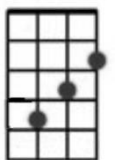

Gmaj

Amin

Cmaj

ZED You said you'd like to save the [Am] world
Make a better [D] place for us to [G] live in
Put an end to all world pover-[Am]ty
That sounds like a really good place to [G] begin
So put your [Em] hands on the [C] wall and you'll [G] see
That I meant [Em] nothing much to [Am] you
You mean [C] everything to [D] me
I'll make a [Em/] stand [D/] for [C/] you
And you know I [G] will [G]
I'll make a [Em/] stand [D/] for [C/] you
And you know I [G] will

Dmaj

Emin

INSTRUMENTAL VERSE ~~[G] Why don't you lay down your~~ [Am] guns
~~We'll have a drink and find sol~~ [G]utions
~~What the hell would god think to these~~ [Am] wars
~~As you know we're into revol~~ [G]utions
~~So put your~~ [Em] hands on the [C] wall and you'll [G] see
~~That I meant~~ [Em] nothing much to [Am] you
~~You mean~~ [C] everything to [D] me
~~I'll sing this~~ [Em/] song [D/] for [C/] you
~~And you know I~~ [G] will [G] **STOP**