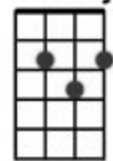

[G] This train don't carry no liars, this train
This train don't carry no liars, [D7] this train
[G] This train don't carry no liars
[C] She's streamlined and a midnight flyer
[G] This train don't [D7] carry no liars, [G] this train

[G] This train don't carry no smokers, this train
This train don't carry no smokers, [D7] this train
[G] This train don't carry no smokers
[C] Two bit liars, small time jokers
[G] This train don't [D7] carry no smokers, [G] this train

[G] This train don't carry no con men, this train
This train don't carry no con men, [D7] this train
[G] This train don't carry no con men,
[C] No wheeler dealers, here and gone men,
[G] This train don't [D7] carry no con men, [G] this train

[G] This train don't carry no rustlers, this train
This train don't carry no rustlers, [D7] this train
[G] This train don't carry no rustlers,
[C] Sidestreet walkers, two bit hustlers,
[G] This train is [D7] bound for glory, [G] this train

[G/] This train is bound for glory, [G/] this train
[G/] This train is bound for glory, [D7/] this train
[G/] This train is bound for glory,
[C/] Don't carry nothing but the righteous and the holy

[G] This train is [D7] bound for glory, [G] this train
[G] This train is [D7] bound for glory, [G] this train
[G] This train is [D7] bound for glory, [G] this train [Gb] [G]

Gmaj