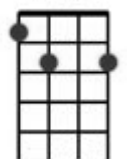

My [Am] mother [C] was a [D] tailor [F]
She [Am] sewed my [C] new blue [E7] jeans [E7]
My [Am] father [C] was a [D] gambling [F] man
[Am] Down in [E7] New Or-[Am]leans [E7]

Now the [Am] only [C] thing a [D] gambler [F] needs
Is a [Am] suitcase [C] and a [E7] trunk [E7]
And the [Am] only [C] time he's [D] satis-[F]fied
Is [Am] when he's [E7] all a-[Am]drunk [E7]

There [Am] is a [C] house in [D] New Or-[F]leans
They [Am] call the [C] Rising [E7] Sun [E7]
And it's [Am] been the [C] ruin of [D] many a poor [F] boy
And [Am] God I [E7] know I'm
[Am] one [C] [D] [F]
[Am] [E7] [Am] [Dm]

ENDING: SINGLE STRUMS WITH A GRADUAL SLOW DOWN
[Dm/] [Dm/] [Dm/] [Dm/] [Dm/] [Dm/]
[Dm/] [Dm/] [Dm/] [Dm/] [Dm/] [Am/]

Amin

Cmaj

Dmaj

Fmaj

E7

Dm