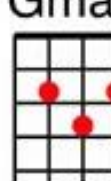

Country Roads John Denver

Wolverhampton Ukulele Band 2020 [Ack:Richard G/Scorpex]

Intro: 4 bars [G]

[G] Almost heaven [Em] West Virginia

[D] Blue Ridge mountains [C] Shenandoah [G] River

[G] Life is old there, [Em] older than the trees

Take me [D] home, country [G] roads [D] [G]

Emin

Fmaj

Cmaj

Dmaj

Gmaj

D7

G7