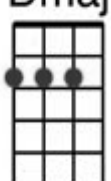

Country Roads John Denver

Wolverhampton Ukulele Band 2020 [Ack:Richard G/Scorpex]

Intro: 4 bars [G]

[G] Almost heaven [Em] West Virginia

[D] Blue Ridge mountains [C] Shenandoah [G] River

[G] Life is old there, [Em] older than the trees

Take me [D] home, country [G] roads [D] [G]

Emin

Fmaj

Cmaj

Dmaj

Gmaj

D7

G7