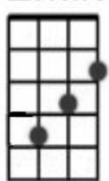

Country Roads John Denver

Wolverhampton Ukulele Band 2020 [Ack:Richard G/Scorpex]

Intro: 4 bars [G]

[G] Almost heaven [Em] West Virginia

[D] Blue Ridge mountains [C] Shenandoah [G] River

[G] Life is old there, [Em] older than the trees

[D] Younger than the mountains [C] growing like a [G] breeze

[G] Country roads, take me [D] home

To the [Em] place I be-[C]long

West Vir-[G]ginia, mountain [D] momma

Take me [C] home, country [G] roads

[G] All my mem'ries [Em] gather rounder her [D] miner's lady

[C] Stranger to blue [G] water

[G] Dark and dusty [Em] painted on the sky

[D] Misty taste of moonshine, [C] teardrop in my [G] eye

[G] Country roads, take me [D] home

To the [Em] place I be-[C]long

West Vir-[G]ginia, mountain [D] momma

Take me [C] home, country [G] roads

[Em] I hear her [D] voice, in the [G] mornin' hours she [G7] calls me

The [C] radio re-[G]minds me of my [D] home far away

And [Em] drivin' down the [F] road I get the [C] feelin'

That I [G] should have been home [D] yesterday, yester-[D7]day

[G] Country roads, take me [D] home

To the [Em] place I be-[C]long

West Vir-[G]ginia, mountain [D] momma

Take me [C] home, country [G] roads

Take me [D] home, country [G] roads

Take me [D] home, country [G] roads [D] [G]

Emin