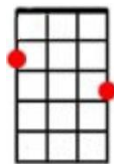

ALL MY LOVING/EIGHT DAYS A WEEK Wolverhampton Ukulele Band

INTRO: [F] [G7] [C]

[TACIT] Close your [Dm] eyes and I'll [G7] kiss you

To-[C]morrow I'll [Am] miss you

Re-[F]member I'll [Dm] always be true [Bb] [G7]

And then [Dm] while I'm a-[G7]way

I'll write [C] home every [Am] day

And I'll [F] send all my [G7] loving to [C] you. [STOP]

I'll pre-[Dm]tend that I'm [G7] kissing

The [C] lips I am [Am] missing

And [F] hope that my [Dm] dreams will come [Bb] true

And then [Dm] while I'm a-[G7]way

I'll write [C] home every [Am] day

And I'll [F] send all my [G7] loving to [C] you. [STOP]

All my [Am/C] loving [C+] I will send to [C] you

All my [Am/C] loving [C+] darling I'll be [C] true

Instrumental: [F][F][C][C][Dm][G7] [C][C]

Close your [Dm] eyes and I'll [G7] kiss you

To-[C]morrow I'll [Am] miss you

Re-[F]member I'll [Dm] always be true [Bb] [G7]

And then [Dm] while I'm a-[G7]way

I'll write [C] home every [Am] day

And I'll [F] send all my [G7] loving to [C] you. [STOP]

[C] Ooh I need

Cmaj

Dmin

G7

Amin

[G7]

Bbmaj

Am/C

Caug

Count [1,2,3,4] .....