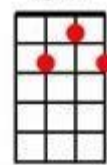

Instrumental: [F][F][C][C][Dm][G7] [C][C]

Close your [Dm] eyes and I'll [G7] kiss you

To-[C]morrow I'll [Am] miss you

Re-[F]member I'll [Dm] always be true [Bb] [G7]

And then [Dm] while I'm a-[G7]way

I'll write [C] home every [Am] day

And I'll [F] send all my [G7] loving to [C] you. [STOP]

[C] Ooh I need

Cmaj

Dmin

G7

Amin

[G7]

Bbmaj