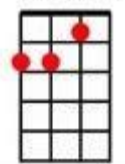

And then [Dm] while I'm a-[G7]way

I'll write [C] home every [Am] day

And I'll [F] send all my [G7] loving to [C] you. [STOP]

All my [Am/C] loving [C+] I will send to [C] you

All my [Am/C] loving [C+] darling I'll be [C] true

Instrumental: [F][F][C][C][Dm][G7] [C][C]

Close your [Dm] eyes and I'll [G7] kiss you

To-[C]morrow I'll [Am] miss you

Re-[F]member I'll [Dm] always be true [Bb] [G7]

And then [Dm] while I'm a-[G7]way

I'll write [C] home every [Am] day

And I'll [F] send all my [G7] loving to [C] you. [STOP]

[C] Ooh I need

Cmaj

Dmin

G7

Amin

[G7]

Bbmaj