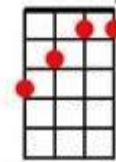

Instrumental: [F][F][C][C][Dm][G7] [C][C]

Close your [Dm] eyes and I'll [G7] kiss you

To-[C]morrow I'll [Am] miss you

Re-[F]member I'll [Dm] always be true [Bb] [G7]

And then [Dm] while I'm a-[G7]way

I'll write [C] home every [Am] day

And I'll [F] send all my [G7] loving to [C] you. [STOP]

[C] Ooh I need

Cmaj

Dmin

G7

Amin

[G7]

Bbmaj