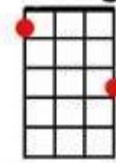

ALL MY LOVING/EIGHT DAYS A WEEK Wolverhampton Ukulele Band

INTRO: [F] [G7] [C]

[TACIT] Close your [Dm] eyes and I'll [G7] kiss you

To-[C]morrow I'll [Am] miss you

Re-[F]member I'll [Dm] always be true [Bb] [G7]

And then [Dm] while I'm a-[G7]way

I'll write [C] home every [Am] day

And I'll [F] send all my [G7] loving to [C] you. [STOP]

I'll pre-[Dm]tend that I'm [G7] kissing

The [C] lips I am [Am] missing

And [F] hope that my [Dm] dreams will come [Bb] true

And then [Dm] while I'm a-[G7]way

I'll write [C] home every [Am] day

And I'll [F] send all my [G7] loving to [C] you. [STOP]

All my [Am/C] loving [C+] I will send to [C] you

All my [Am/C] loving [C+] darling I'll be [C] true

Instrumental: [F][F][C][C][Dm][G7] [C][C]

Close your [Dm] eyes and I'll [G7] kiss you

To-[C]morrow I'll [Am] miss you

Re-[F]member I'll [Dm] always be true [Bb] [G7]

And then [Dm] while I'm a-[G7]way

I'll write [C] home every [Am] day

And I'll [F] send all my [G7] loving to [C] you. [STOP]

[C] Ooh I need

Cmaj

Dmin

G7

Amin

[G7]

Bbmaj

Am/C

Caug

Count [1,2,3,4] .....