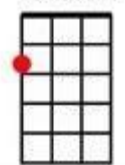

Instrumental: [F][F][C][C][Dm][G7] [C][C]

Close your [Dm] eyes and I'll [G7] kiss you

To-[C]morrow I'll [Am] miss you

Re-[F]member I'll [Dm] always be true [Bb] [G7]

And then [Dm] while I'm a-[G7]way

I'll write [C] home every [Am] day

And I'll [F] send all my [G7] loving to [C] you. [STOP]

[C] Ooh I need

Cmaj

Dmin

G7

Amin

[G7]

Bbmaj