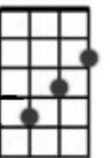

CHORUS: So [G] rock me mama like a [D] wagon wheel
[Em] Rock me mama any [C] way you feel
[G] Hey [D] hey mama [C] rock me [C]
[G] Rock me mama like the [D] wind and the rain
[Em] Rock me mama like a [C] south-bound train
[G] Hey [D] hey mama [C] rock me [C]

[G] [D] [Em] [C] [G] [D] [C] [C]

[G] Runnin' from the cold up in [D] New England
I was [Em] born to be a fiddler in an [C] old-time stringband
My [G] baby plays guitar, [D] I pick a banjo [C] now [C]
Oh, the [G] North country winters keep a [D] gettin' me down
Lost my [Em] money playin' poker so I [C] had to leave town
But I [G] ain't a turnin' back to [D] livin' that old life [C] no more [C]

Emin