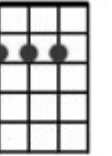

Wagon Wheel

Wolverhampton Ukulele Band 2019

INTRO: [G] [D] [Em] [C] [G] [D] [C] [C] (First 3 lines of Chorus)

[G] Headed down south to the [D] land of the pines
[Em] I'm thumbin' my way into [C] North Caroline
[G] Starin' up the road and [D] pray to God I see [C] headlights [C]
[G] Made it down the coast in [D] seventeen hours
[Em] Pickin' me a bouquet of [C] dogwood flowers
And I'm a [G] hopin' for Raleigh, I can [D] see my baby to-[C]night [C]

Gmaj

Dmaj

CHORUS: So [G] rock me mama like a [D] wagon wheel
[Em] Rock me mama any [C] way you feel
[G] Hey [D] hey mama [C] rock me [C]
[G] Rock me mama like the [D] wind and the rain
[Em] Rock me mama like a [C] south-bound train
[G] Hey [D] hey mama [C] rock me [C]

[G] [D] [Em] [C] [G] [D] [C] [C]

[G] Runnin' from the cold up in [D] New England
I was [Em] born to be a fiddler in an [C] old-time stringband
My [G] baby plays guitar, [D] I pick a banjo [C] now [C]
Oh, the [G] North country winters keep a [D] gettin' me down
Lost my [Em] money playin' poker so I [C] had to leave town
But I [G] ain't a turnin' back to [D] livin' that old life [C] no more [C]

CHORUS: So [G] rock me mama like a [D] wagon wheel
[Em] Rock me mama any [C] way you feel
[G] Hey [D] hey mama [C] rock me [C]
[G] Rock me mama like the [D] wind and the rain
[Em] Rock me mama like a [C] south-bound train
[G] Hey [D] hey mama [C] rock me [C]