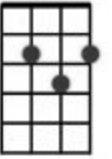

Wagon Wheel

Wolverhampton Ukulele Band 2019

INTRO: [G] [D] [Em] [C] [G] [D] [C] [C] (First 3 lines of Chorus)

[G] Headed down south to the [D] land of the pines
[Em] I'm thumbin' my way into [C] North Caroline
[G] Starin' up the road and [D] pray to God I see [C] headlights [C]
[G] Made it down the coast in [D] seventeen hours
[Em] Pickin' me a bouquet of [C] dogwood flowers
And I'm a [G] hopin' for Raleigh, I can [D] see my baby to-[C]night [C]

Gmaj

Dmaj

CHORUS: So [G] rock me mama like a [D] wagon wheel
[Em] Rock me mama any [C] way you feel
[G] Hey [D] hey mama [C] rock me [C]
[G] Rock me mama like the [D] wind and the rain
[Em] Rock me mama like a [C] south-bound train
[G] Hey [D] hey mama [C] rock me [C]

[G] [D] [Em] [C] [G] [D] [C] [C]

[G] Runnin' from the cold up in [D] New England
I was [Em] born to be a fiddler in an [C] old-time stringband
My [G] baby plays guitar, [D] I pick a banjo [C] now [C]
Oh, the [G] North country winters keep a [D] gettin' me down
Lost my [Em] money playin' poker so I [C] had to leave town
But I [G] ain't a turnin' back to [D] livin' that old life [C] no more [C]

CHORUS: So [G] rock me mama like a [D] wagon wheel
[Em] Rock me mama any [C] way you feel
[G] Hey [D] hey mama [C] rock me [C]
[G] Rock me mama like the [D] wind and the rain
[Em] Rock me mama like a [C] south-bound train
[G] Hey [D] hey mama [C] rock me [C]