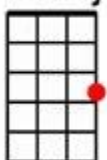

INTRO [Em]

[Em] Mr Soft turn around and force the [C] world
To watch the [D] things you're going [Em] through
[Em] Mr Soft believe everything they [C] tell you
And be [D] damned if there's a [Em] thank you
[Am] You paint everything so [Em] cruel
[Am] Coming on like Mr [Em] Cool
[Am] Paint your face and shut the [G] gate
No one's coming home till [F#] late

[Em] Don't you know life gets tedious e-[C]nough
Without this [D] extra grudge to [Em] bear
You so slow shift your ideas make your [C] mind up
In a [D] jiffy let's be [Em] fair
[Am] We'll all be taking off to-[Em]night
[Am] Turn off your eyes and shut the [Em] light
[Am] You're the most you're so un-[G]real
We'd all be dead without your [F#] spiel

~~[Em] Don't you know life gets tedious e-[C]nough
Without this [D] extra grudge to [Em] bear
You so slow shift your ideas make your [C] mind up
In a [D] jiffy let's be [Em] fair
[Am] We'll all be taking off to-[Em]night
[Am] Turn off your eyes and shut the [Em] light
[Am] You're the most you're so un-[G]real
We'd all be dead without your [F#] spiel~~

[Em] Mr Soft go to town and bring the [C] dawn in
In the [D] morning on your [Em] way
Mr Soft put your feet upon the [C] waters
And play [D] Jesus for the [Em] day
[Am] And you begin to hear them [Em] mumble
[Am] Spot the Starman rough and [Em] tumble
[Am] Fight the good fight sling your [G] axe
Watch the speaker lead the [F#] packs

OUTRO: INSTRUMENTAL VERSE CHORDS Finishing with [F#]s and SINGLE [Em]

Cmaj