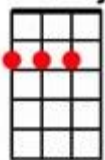

INTRO [Em]

[Em] Mr Soft turn around and force the [C] world
To watch the [D] things you're going [Em] through
[Em] Mr Soft believe everything they [C] tell you
And be [D] damned if there's a [Em] thank you
[Am] You paint everything so [Em] cruel
[Am] Coming on like Mr [Em] Cool
[Am] Paint your face and shut the [G] gate
No one's coming home till [F#] late

[Em] Don't you know life gets tedious e-[C]nough
Without this [D] extra grudge to [Em] bear
You so slow shift your ideas make your [C] mind up
In a [D] jiffy let's be [Em] fair
[Am] We'll all be taking off to-[Em]night
[Am] Turn off your eyes and shut the [Em] light
[Am] You're the most you're so un-[G]real
We'd all be dead without your [F#] spiel

~~[Em] Don't you know life gets tedious e-[C]nough
Without this [D] extra grudge to [Em] bear
You so slow shift your ideas make your [C] mind up
In a [D] jiffy let's be [Em] fair
[Am] We'll all be taking off to-[Em]night
[Am] Turn off your eyes and shut the [Em] light
[Am] You're the most you're so un-[G]real
We'd all be dead without your [F#] spiel~~

[Em] Mr Soft go to town and bring the [C] dawn in
In the [D] morning on your [Em] way
Mr Soft put your feet upon the [C] waters
And play [D] Jesus for the [Em] day
[Am] And you begin to hear them [Em] mumble
[Am] Spot the Starman rough and [Em] tumble
[Am] Fight the good fight sling your [G] axe
Watch the speaker lead the [F#] packs

OUTRO: INSTRUMENTAL VERSE CHORDS Finishing with [F#]s and SINGLE [Em]

Cmaj

Dmaj

Emin

Gmaj