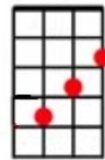

INTRO [Em]

[Em] Mr Soft turn around and force the [C] world
 To watch the [D] things you're going [Em] through
 [Em] Mr Soft believe everything they [C] tell you
 And be [D] damned if there's a [Em] thank you
 [Am] You paint everything so [Em] cruel
 [Am] Coming on like Mr [Em] Cool
 [Am] Paint your face and shut the [G] gate
 No one's coming home till [F#] late

[Em] Mr Soft go to town and bring the [C] dawn in
 In the [D] morning on your [Em] way
 Mr Soft put your feet upon the [C] waters
 And play [D] Jesus for the [Em] day
 [Am] And you begin to hear them [Em] mumble
 [Am] Spot the Starman rough and [Em] tumble
 [Am] Fight the good fight sling your [G] axe
 Watch the speaker lead the [F#] packs

OUTRO: INSTRUMENTAL VERSE CHORDS Finishing with [F#]s and SINGLE [Em]

Cmaj

Dmaj

Emin

Gmaj