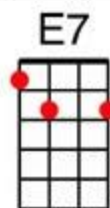

[C] Girls [G] grab the [Am] boys
We get [Dm] wild [Am] wild [G] wild
We get [Dm] wild [Am] wild [G] wild
So [C] cum on [G] feel the [Am] noize
[C] Girls [G] grab the [Am] boys
We get [Dm] wild [Am] wild [G] wild [G] At your door [G]

[C] So you say I got a [E7] funny face, I ain't [Am] got no worries
And I [Dm] don't [Am] know [G] why, And I [Dm] don't [Am] know [G] why,
[C] Say I'm a scruffbag well it's [E7] no disgrace, I ain't [Am] in no hurry
And I [Dm] don't [Am] know [G] why, And I [Dm] don't [Am] know [G] why,
Any [Dm] more oh [G] no

So [C] cum on [G] feel the [Am] noize

[C] Girls [G] grab the [Am] boys
We get [Dm] wild [Am] wild [G] wild
We get [Dm] wild [Am] wild [G] wild
So [C] cum on [G] feel the [Am] noize
[C] Girls [G] grab the [Am] boys
We get [Dm] wild [Am] wild [G] wild [G] At your door

AS INTRO: C/ G/ Am/ Count 234 C/ G/ Am/ 234 [Dm] [G]

[C] So you think we have a [E7] lazy time, well you [Am] should know better
And I [Dm] don't [Am] know [G] why, And I [Dm] don't [Am] know [G] why,
[C] And you say I got a [E7] dirty mind, well I'm a [Am] mean go-getter
And I [Dm] don't [Am] know [G] why, And I [Dm] don't [Am] know [G] why,
Any [Dm] more oh [G] no

So [C] cum on [G] feel the [Am]noize

[C] Girls [G] grab the [Am] boys
We get [Dm] wild [Am] wild [G] wild
We get [Dm] wild [Am] wild [G] wild
So [C] cum on [G] feel the [Am]noize
[C] Girls [G] grab the [Am] boys
We get [Dm] wild [Am] wild [G] wild [G] At your door

AS INTRO: C/ G/ Am/ Count 234 C/ G/ Am/ 234 [Dm] [G] SINGLE [C]