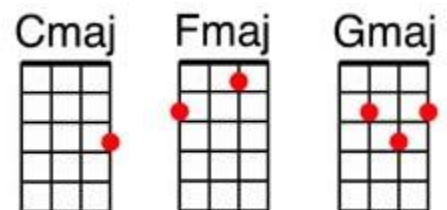

INTRO: [C] [F] [G] [F]   [C] [F] [G] [F]   [C] [F] [G] [F]

I [C] used to think [F] maybe you [G] loved me, now [F] baby I'm [C] sure [F][G][F]
And [C]I just can't [F] wait till the [G] day that you [F]knock on my [C]door [F][G][F]
Now [C]every time I [F]go for the [G]mailbox I [F]hold myself [C]down [F][G][F]
Cos [C]I just can't [F]wait till you [G]write me you're [F]comin' a[C]round[F][G][F]

CHORUS

I'm walking on [G]sunshine, wo-[F]ho, I'm walking on [G]sunshine, wo-[F]ho,
I'm walking on [G]sunshine, wo-[F]ho, and don't it feel [C]good? [F][G][F]
And don't it feel [C]good? [F][G][F]

I [C]used to think [F]maybe you [G]loved me now I [F]know that it's[C]true[F][G][F]
And [C]I don't want to [F]spend my whole [G]life just [F]waiting for [C]you[F][G][F]
I [C] don't want you [F]back for the [G]weekend, not [F]back for a [C]day[F][G][F]
I said [C]Baby, I [F]just want you [G]back and I [F]want you to [C]stay [F][G][F]

CHORUS

I'm walking on [G]sunshine, wo-[F]ho, I'm walking on [G]sunshine, wo-[F]ho,
I'm walking on [G]sunshine, wo-[F]ho, and don't it feel [C]good? [F][G]
And [F]don't it feel [C]good? [F][G][F]

[C] [F][G][F]

I feel a-[C]live, I feel a [F]love, I feel a [G]love that's really [F]real
I feel a-[C]live, I feel a [F]love, I feel a [G]love that's really [F]real

[C] [F] [G]

I'm [F] walking on [G] sunshine wo [F] ho!
I'm [F] walking on [G] sunshine wo [F] ho!
I'm [F] walking on [G] sunshine wo [F] ho!

And don't it feel [C] good? [F] [G]
And [F]don't it feel [C] good? [F] [G] [F]   [C]