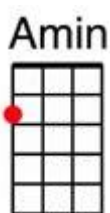

Memphis Tennessee Wolverhampton Ukulele Band 2019

INTRO: [A]s

[A] Long distance information give me Memphis Tennessee
Help me find the party trying to get in touch with [A7]me.
She [D] could not leave her number but I know who placed the call
Coz my [A] uncle took the [A7] message and he wrote it on the [D] wall.

[A] Help me information, get in touch with my Marie
She's the only one who'd phone me here from Memphis Tenne[A7]ssee
Her [D] home is on the south side high up on a ridge
[A] Just a half a [A7] mile from the Mississippi [D] Bridge.

[A] Help me information more than that I cannot add
Only that I miss her and all the fun we [A7] had
But [D] we were pulled apart because her mom did not agree
And [A] tore apart our [A7] happy home in Memphis Tenne[D]ssee

INSTRUMENTAL VERSE

[A] Last time I saw Marie she's waving me goodbye
With hurry home drops on her cheek that trickled from her [A7] eye
Ma-[D]rie is only six years old, information please
And [A] try to put me [A7] through to her in Memphis Tenne[D]ssee [A7][D]