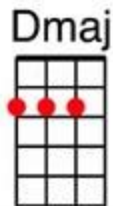

Memphis Tennessee Wolverhampton Ukulele Band 2019

INTRO: [A]s

[A] Long distance information give me Memphis Tennessee
Help me find the party trying to get in touch with [A7]me.
She [D] could not leave her number but I know who placed the call
Coz my [A] uncle took the [A7] message and he wrote it on the [D] wall.

[A] Help me information, get in touch with my Marie
She's the only one who'd phone me here from Memphis Tenne[A7]ssee
Her [D] home is on the south side high up on a ridge
[A] Just a half a [A7] mile from the Mississippi [D] Bridge.

INSTRUMENTAL VERSE

[A] Last time I saw Marie she's waving me goodbye
With hurry home drops on her cheek that trickled from her [A7] eye
Ma-[D]rie is only six years old, information please
And [A] try to put me [A7] through to her in Memphis Tenne[D]ssee [A7][D]