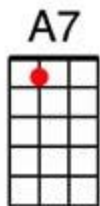

Memphis Tennessee   Wolverhampton Ukulele Band 2019

INTRO: [A]s

[A] Long distance information give me Memphis Tennessee
Help me find the party trying to get in touch with [A7]me.
She [D] could not leave her number but I know who placed the call
Coz my [A] uncle took the [A7] message and he wrote it on the [D] wall.

[A] Help me information, get in touch with my Marie
She's the only one who'd phone me here from Memphis Tenne[A7]ssee
Her [D] home is on the south side high up on a ridge
[A] Just a half a [A7] mile from the Mississippi [D] Bridge.

[A] Help me information more than that I cannot add
Only that I miss her and all the fun we [A7] had
But [D] we were pulled apart because her mom did not agree
And [A] tore apart our [A7] happy home in Memphis Tenne[D]ssee

[A] Last time I saw Marie she's waving me goodbye
With hurry home drops on her cheek that trickled from her [A7] eye
Ma-[D]rie is only six years old, information please
And [A] try to put me [A7] through to her in Memphis Tenne[D]ssee

INSTRUMENTAL VERSE

[A] Last time I saw Marie she's waving me goodbye
With hurry home drops on her cheek that trickled from her [A7] eye
Ma-[D]rie is only six years old, information please
And [A] try to put me [A7] through to her in Memphis Tenne[D]ssee [A7][D]

For Christina x