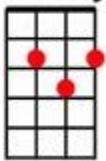

Wonderful tonight   Wolverhampton Ukulele Band 2019

INTRO [C]s

It's [C] late in the [G] evening
[F] She's wondering what [G] clothes to wear.
[C] She puts on her [G] make-up
[F] And brushes her [G] long blonde hair.
[F] And then she [G] asks me,
[C] 'Do I look al-[Am]right?'
And I say [F]'Yes, you look [G] wonderful to-[C]night'

[C] We go to a [G] party
[F] And everyone [G] turns to see
[C] This beautiful [G] lady
[F] That's walking a-[G]round with me
[F] And then she [G] asks me,
[C] 'Do you feel al-[Am]right?'
And I say '[F] Yes, I feel [G] wonderful to-[C]night.'

I feel [F] wonderful be-[G]cause I see
The [C] love light in your [Am] eyes
And the [F] wonder of it [G] all
Is that you [F] just don't rea-[G]lise
How much I [C] love you.

[C] It's time to go [G] home now
[F] And I've got an aching [G] head
[C] So I give her the [G] car keys
[F] And she helps me to [G] bed.
[F] And then I [G] tell her,
[C] As I turn out the [Am] light
I say, 'My [F] Darling, you were [G] wonderful to-[C]night.
Oh, My [F] Darling, you were [G] wonderful to-[C]night. [C/] [F/] [F/] [C/]

Gmaj