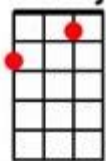

Wonderful tonight   Wolverhampton Ukulele Band 2019

INTRO [C]s

It's [C] late in the [G] evening
[F] She's wondering what [G] clothes to wear.
[C] She puts on her [G] make-up
[F] And brushes her [G] long blonde hair.
[F] And then she [G] asks me,
[C] 'Do I look al-[Am]right?'
And I say [F]'Yes, you look [G] wonderful to-[C]night'

[C] We go to a [G] party
[F] And everyone [G] turns to see
[C] This beautiful [G] lady
[F] That's walking a-[G]round with me
[F] And then she [G] asks me,
[C] 'Do you feel al-[Am]right?'
And I say '[F] Yes, I feel [G] wonderful to-[C]night.'

I feel [F] wonderful be-[G]cause I see
The [C] love light in your [Am] eyes
And the [F] wonder of it [G] all
Is that you [F] just don't rea-[G]lise
How much I [C] love you.

[C] It's time to go [G] home now
[F] And I've got an aching [G] head
[C] So I give her the [G] car keys
[F] And she helps me to [G] bed.
[F] And then I [G] tell her,
[C] As I turn out the [Am] light
I say, 'My [F] Darling, you were [G] wonderful to-[C]night.
Oh, My [F] Darling, you were [G] wonderful to-[C]night. [C/] [F/] [F/] [C/]

Fmaj