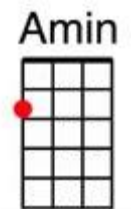

Love is all around The Troggs

Wolverhampton Ukulele Band

~~INTRO: I [G] feel it I my [Am] fingers
I [C] feel it [D] in my [G] toes [Am] [C] [D]~~

I [G] feel it I my [Am] fingers
I [C] feel it [D] in my [G] toes [Am] [C] [D]
The [G] love that's all a-[Am]round me
[C] and so the [D] feeling [G] grows [Am] [C] [D]
It's [G] written in the [Am] wind
[C] It's every-[D]where I [G] go [Am] [C] [D]
So [G] if you really [Am] love me
[C] Come on and [D] let it [G] show [Am] [C] [D] [D]

CHORUS: You [C] know I love you, I [Am] always will,
My [C] mind's made up by the [G] way that I feel
There's [C] no beginning and there'll [Am] be no end
'Cause [Am] on my love you [D] can depend [D7]

~~INSTRUMENTAL: I [G] feel it I my [Am] fingers
I [C] feel it [D] in my [G] toes [Am] [C] [D]~~

I [G] see your face be-[Am]fore me
[C] As I lay [D] on my [G] bed [Am] [C] [D]
I [G] cannot get to [Am] thinking,
[C] of all the [D] things you [G] said [Am] [C] [D]
You [G] gave your promise [Am] to me,
[C] And I gave [D] mine to [G] you [Am] [C] [D]
I [G] need someone be-[Am]side me,
[C] In every-[D]thing I [G] do [Am] [C] [D] [D]

~~INSTRUMENTAL: I [G] feel it I my [Am] fingers
I [C] feel it [D] in my [G] toes [Am] [C] [D]~~

It's [G] written in the [Am] wind
[C] Oh every-[D]where I [G] go [Am] [C] [D]
So [G] if you really [Am] love me
[C] Come on and [D] let it [G] show [Am] [C] [D]
So [G] if you really [Am] love me
[C] Come on and [D] let it [G] show [SINGLE HITS]: [Am][Am] [D7][D7] [G]