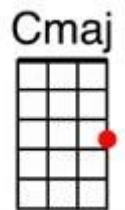

Love is all around The Troggs

Wolverhampton Ukulele Band

~~INTRO: I [G] feel it I my [Am] fingers
I [C] feel it [D] in my [G] toes [Am] [C] [D]~~

I [G] feel it I my [Am] fingers
I [C] feel it [D] in my [G] toes [Am] [C] [D]
The [G] love that's all a-[Am]round me
[C] and so the [D] feeling [G] grows [Am] [C] [D]
It's [G] written in the [Am] wind
[C] It's every-[D]where I [G] go [Am] [C] [D]
So [G] if you really [Am] love me
[C] Come on and [D] let it [G] show [Am] [C] [D] [D]

CHORUS: You [C] know I love you, I [Am] always will,
My [C] mind's made up by the [G] way that I feel
There's [C] no beginning and there'll [Am] be no end
'Cause [Am] on my love you [D] can depend [D7]

~~INSTRUMENTAL: I [G] feel it I my [Am] fingers
I [C] feel it [D] in my [G] toes [Am] [C] [D]~~

I [G] see your face be-[Am]fore me
[C] As I lay [D] on my [G] bed [Am] [C] [D]
I [G] cannot get to [Am] thinking,
[C] of all the [D] things you [G] said [Am] [C] [D]
You [G] gave your promise [Am] to me,
[C] And I gave [D] mine to [G] you [Am] [C] [D]
I [G] need someone be-[Am]side me,
[C] In every-[D]thing I [G] do [Am] [C] [D] [D]

~~INSTRUMENTAL: I [G] feel it I my [Am] fingers
I [C] feel it [D] in my [G] toes [Am] [C] [D]~~

It's [G] written in the [Am] wind
[C] Oh every-[D]where I [G] go [Am] [C] [D]
So [G] if you really [Am] love me
[C] Come on and [D] let it [G] show [Am] [C] [D]
So [G] if you really [Am] love me
[C] Come on and [D] let it [G] show [SINGLE HITS]: [Am][Am] [D7][D7] [G]