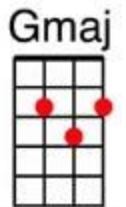

Love is all around The Troggs

Wolverhampton Ukulele Band

~~INTRO: I [G] feel it I my [Am] fingers
I [C] feel it [D] in my [G] toes [Am] [C] [D]~~

I [G] feel it I my [Am] fingers
I [C] feel it [D] in my [G] toes [Am] [C] [D]
The [G] love that's all a-[Am]round me
[C] and so the [D] feeling [G] grows [Am] [C] [D]
It's [G] written in the [Am] wind
[C] It's every-[D]where I [G] go [Am] [C] [D]
So [G] if you really [Am] love me
[C] Come on and [D] let it [G] show [Am] [C] [D] [D]

CHORUS: You [C] know I love you, I [Am] always will,
My [C] mind's made up by the [G] way that I feel
There's [C] no beginning and there'll [Am] be no end
'Cause [Am] on my love you [D] can depend [D7]

~~INSTRUMENTAL: I [G] feel it I my [Am] fingers
I [C] feel it [D] in my [G] toes [Am] [C] [D]~~

I [G] see your face be-[Am]fore me
[C] As I lay [D] on my [G] bed [Am] [C] [D]
I [G] cannot get to [Am] thinking,
[C] of all the [D] things you [G] said [Am] [C] [D]
You [G] gave your promise [Am] to me,
[C] And I gave [D] mine to [G] you [Am] [C] [D]
I [G] need someone be-[Am]side me,
[C] In every-[D]thing I [G] do [Am] [C] [D] [D]

~~INSTRUMENTAL: I [G] feel it I my [Am] fingers
I [C] feel it [D] in my [G] toes [Am] [C] [D]~~

It's [G] written in the [Am] wind
[C] Oh every-[D]where I [G] go [Am] [C] [D]
So [G] if you really [Am] love me
[C] Come on and [D] let it [G] show [Am] [C] [D]
So [G] if you really [Am] love me
[C] Come on and [D] let it [G] show [SINGLE HITS]: [Am][Am] [D7][D7] [G]