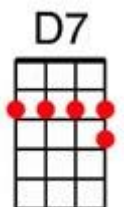

Love is all around The Troggs

Wolverhampton Ukulele Band

~~INTRO: I [G] feel it I my [Am] fingers
I [C] feel it [D] in my [G] toes [Am] [C] [D]~~

I [G] feel it I my [Am] fingers
I [C] feel it [D] in my [G] toes [Am] [C] [D]
The [G] love that's all a-[Am]round me
[C] and so the [D] feeling [G] grows [Am] [C] [D]
It's [G] written in the [Am] wind
[C] It's every-[D]where I [G] go [Am] [C] [D]
So [G] if you really [Am] love me
[C] Come on and [D] let it [G] show [Am] [C] [D] [D]

CHORUS: You [C] know I love you, I [Am] always will,
My [C] mind's made up by the [G] way that I feel
There's [C] no beginning and there'll [Am] be no end
'Cause [Am] on my love you [D] can depend [D7]

~~INSTRUMENTAL: I [G] feel it I my [Am] fingers
I [C] feel it [D] in my [G] toes [Am] [C] [D]~~

I [G] see your face be-[Am]fore me
[C] As I lay [D] on my [G] bed [Am] [C] [D]
I [G] cannot get to [Am] thinking,
[C] of all the [D] things you [G] said [Am] [C] [D]
You [G] gave your promise [Am] to me,
[C] And I gave [D] mine to [G] you [Am] [C] [D]
I [G] need someone be-[Am]side me,
[C] In every-[D]thing I [G] do [Am] [C] [D] [D]

~~INSTRUMENTAL: I [G] feel it I my [Am] fingers
I [C] feel it [D] in my [G] toes [Am] [C] [D]~~

It's [G] written in the [Am] wind
[C] Oh every-[D]where I [G] go [Am] [C] [D]
So [G] if you really [Am] love me
[C] Come on and [D] let it [G] show [Am] [C] [D]
So [G] if you really [Am] love me
[C] Come on and [D] let it [G] show [SINGLE HITS]: [Am][Am] [D7][D7] [G]