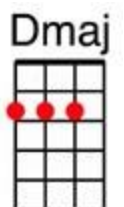

Love is all around The Troggs

Wolverhampton Ukulele Band

~~INTRO: I [G] feel it I my [Am] fingers
I [C] feel it [D] in my [G] toes [Am] [C] [D]~~

I [G] feel it I my [Am] fingers
I [C] feel it [D] in my [G] toes [Am] [C] [D]
The [G] love that's all a-[Am]round me
[C] and so the [D] feeling [G] grows [Am] [C] [D]
It's [G] written in the [Am] wind
[C] It's every-[D]where I [G] go [Am] [C] [D]
So [G] if you really [Am] love me
[C] Come on and [D] let it [G] show [Am] [C] [D] [D]

CHORUS: You [C] know I love you, I [Am] always will,
My [C] mind's made up by the [G] way that I feel
There's [C] no beginning and there'll [Am] be no end
'Cause [Am] on my love you [D] can depend [D7]

~~INSTRUMENTAL: I [G] feel it I my [Am] fingers
I [C] feel it [D] in my [G] toes [Am] [C] [D]~~

I [G] see your face be-[Am]fore me
[C] As I lay [D] on my [G] bed [Am] [C] [D]
I [G] cannot get to [Am] thinking,
[C] of all the [D] things you [G] said [Am] [C] [D]
You [G] gave your promise [Am] to me,
[C] And I gave [D] mine to [G] you [Am] [C] [D]
I [G] need someone be-[Am]side me,
[C] In every-[D]thing I [G] do [Am] [C] [D] [D]

~~INSTRUMENTAL: I [G] feel it I my [Am] fingers
I [C] feel it [D] in my [G] toes [Am] [C] [D]~~

It's [G] written in the [Am] wind
[C] Oh every-[D]where I [G] go [Am] [C] [D]
So [G] if you really [Am] love me
[C] Come on and [D] let it [G] show [Am] [C] [D]
So [G] if you really [Am] love me
[C] Come on and [D] let it [G] show [SINGLE HITS]: [Am][Am] [D7][D7] [G]