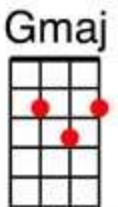

INSTRUMENTAL VERSE ** __**

[D] Take me [A] down little Suzie take me [D] down
[A] I know you think you're the queen of the under[D]ground
[D] And you can [G] send me dead flowers every [D] morning
[G] Send me dead flowers by the U.S. [D] mail
[G] Send me dead flowers at my [D] wedding
[D] And I won't forget to put [A] roses on your [G] grave [D]
[D] And I won't forget to put [A] roses on your [G] grave [D]