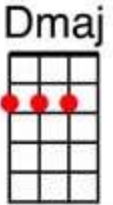

Dead Flowers – The Rolling Stones (Cool and Uke)

Intro: [D] [A] [G] [D] (won't forget to put roses on your grave)

Well [D] when you're sittin' [A] there in your [G] silk upholstered [D] chair
[D] Talkin' to some [A] rich folk that you [G] know [D]
[D] Well I hope you won't see [A] me and my [G] ragged compa[D]ny
[D] You know I could [A] never be a[G]lone [D]

[D] Take me [A] down little Suzie take me [D] down
[A] I know you think you're the queen of the under[D]ground
[D] And you can [G] send me dead flowers every [D] morning
[G] Send me dead flowers by the [D] mail
[G] Send me dead flowers at my [D] wedding
[D] And I won't forget to put [A] roses on your [G] grave [D]