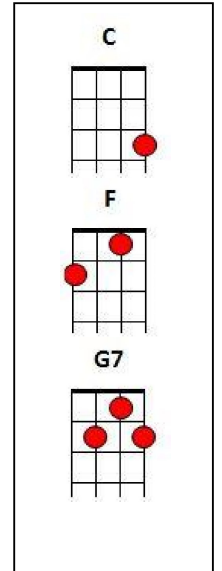

We're no [C] threat people we're not dirty we're not mean
We love everybody but we do as we please
When the [F] weather's fine
We go fishin' or go swimmin' in the [C] sea
We're always [G7] happy life's for [F] livin' yeah that's our philoso- [C] phy

Sing a- [C] long with us di di di di di
Da da da da da yeah we're hap-happy
Da da da [F] di da do do da da [C] da
Da do da [G7] da da da [F] da da da [C] da

When the [C] winter's here yeah it's party time
Bring your bottle wear your bright clothes it'll soon be summertime
And we'll [F] sing again
We'll go drivin' or maybe we'll settle [C] down
If she's [G7] rich if she's nice bring your [F] friends and we'll all go into [C] town

In the [C] summertime when the weather is high
You can stretch right up and touch the sky
When the [F] weather's fine
You got women you got women on your [C] mind
Have a [G7] drink have a drive [F] go out and see what you can [C] find

If her [C] daddy's rich take her out for a meal
If her daddy's poor just do what you feel
Speed a- [F] long the lane do a ton or a ton an' twenty- [C] five
When the [G7] sun goes down you can [F] make it, make it good in a lay- [C] by

We're no [C] threat people we're not dirty we're not mean
We love everybody but we do as we please
When the [F] weather's fine
We go fishin' or go swimmin' in the [C] sea
We're always [G7] happy life's for [F] livin' yeah that's our philoso- [C] phy

In the [C] summertime when the weather is high You
can stretch right up and touch the sky
When the weather's fine [F]
You got women you got women on your [C] mind
Have a [G7] drink have a drive [F] go out and see what you can [C] find [F] [C]