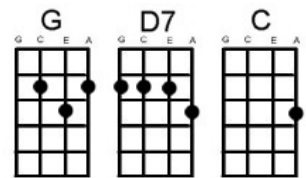

Bad Moon Rising

Creedence Clearwater Revival

Intro: First 2 lines, = [G] [D7] [C] [G]
[G] [D7] [C] [G]

[G] I see the [D7] bad [C] moon a[G]rising
[G] I see [D7] trouble [C] on the [G] way
[G] I see [D7] earth[C]quakes and [G] lightnin'
[G] I see [D7] bad [C] times to[G]day

[C] Don't go around tonight well it's [G] bound to take your life
[D7] There's a [C] bad moon on the [G] rise
[C] Don't go around tonight well it's [G] bound to take your life
[D7] There's a [C] bad moon on the [G] rise

[G] I hear [D7] hurri[C]canes a[G]blowing
[G] I know the [D7] end is [C] coming [G] soon
[G] I fear [D7] rivers [C] over [G] flowing
[G] I hear the [D7] voice of [C] rage and [G] ruin

[C] Don't go around tonight well it's [G] bound to take your life
[D7] There's a [C] bad moon on the [G] rise
[C] Don't go around tonight well it's [G] bound to take your life
[D7] There's a [C] bad moon on the [G] rise

[C] Don't go around tonight well it's [G] bound to take your life
[D7] There's a [C] bad moon on the [G] rise
[C] Don't go around tonight well it's [G] bound to take your life

[D7] There's a [C] bad moon on the [G] rise
[D7] There's a [C] bad moon on the [G] rise
[D7] There's a [C] bad moon on the [G] rise [C] [G]