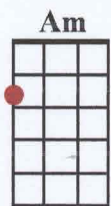

(14) Yellow Submarine - Beatles

C G F C
In the town where I was born.

Am Dm F G
Lived a man who sailed to sea

C G F C
And he told us of his life

Am Dm F G
In the land of submarines

C G F C
So we sailed into the sun

Am Dm F G
Till we found a sea of green

C G F C
And we lived beneath the waves

Am Dm F G
In our yellow submarine.

C G G C
We all live in a yellow submarine, yellow submarine, yellow submarine,
C G G C
We all live in a yellow submarine, yellow submarine, yellow submarine

C G F C
And our friends are all aboard
Am Dm F G
Many more of them live next door

C G F C
And the band begins to play

C
Da-da da-da-dah da-da daaah

Chorus:

C G (response women) F C
As we live (as we live) a life of ease (a life of ease),

Am Dm F G
Every one of us (every one of us) has all we need (has all we need),

C G F C
Sky of blue (sky of blue) and sea of green (sea of green),

Am Dm F G
In our yellow (in our yellow) submarine (submarine)

Repeated Chorus'

C G G C
We all live in a yellow submarine, yellow submarine, yellow submarine,
C G G C
We all live in a yellow submarine, yellow submarine, yellow submarine